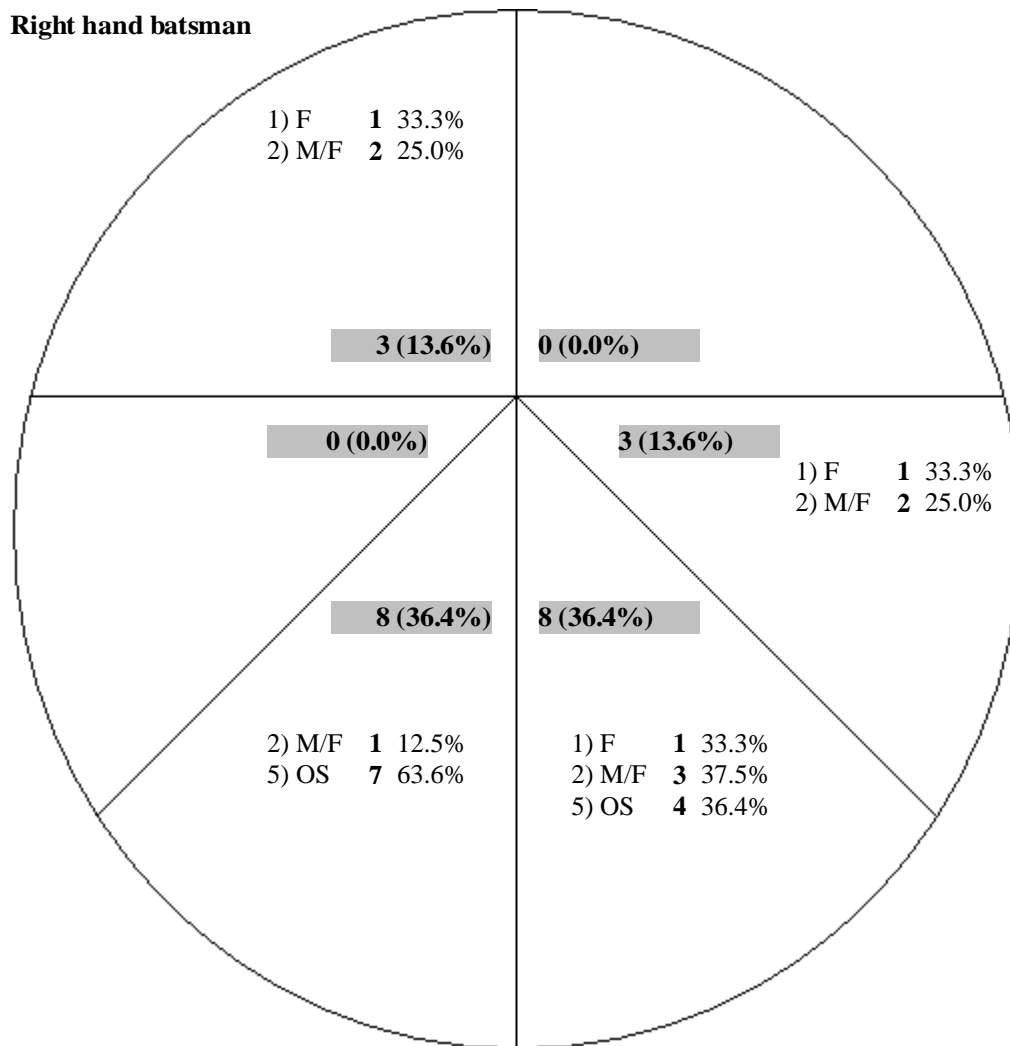

Games	Inn	Description	Batting	Best	50's	100's	Bowling	Best	Catches	R/Outs	Stumpings	Man of Match
4	4	All Rounder	Right	15*	0	0	Right Medium	2/13	0	0	0	0

**Batting Statistics** Team Ranking: 7 (13) Tour. Ranking: 127 (208)

## General Batting Stats

Action	Runs(Balls)	Average	Strike Rate	4's	6's	Times Out	Bowled	Caught	LBW	Run Out	Stumped	Other
1) Fast	3 (23)	-		13	0	0	0	0	0	0	0	0
2) Medium/Fast	8 (28)	4.0		29	0	0	2	1	1	0	0	0
5) Off Spin	11 (14)	-		79	1	1	0	0	0	0	0	0
6) Leg Spin	0 (8)	0.0		0	0	0	1	0	0	0	1	0
<b>Totals</b>	<b>22 (73)</b>	<b>7.3</b>		<b>30</b>	<b>1</b>	<b>1</b>	<b>3</b>	<b>1</b>	<b>1</b>	<b>0</b>	<b>0</b>	<b>0</b>

**Wagon Wheel** (Note: The spin is as the batsman would perceive the ball turning and NOT as per the bowler's action)

Right hand batsman