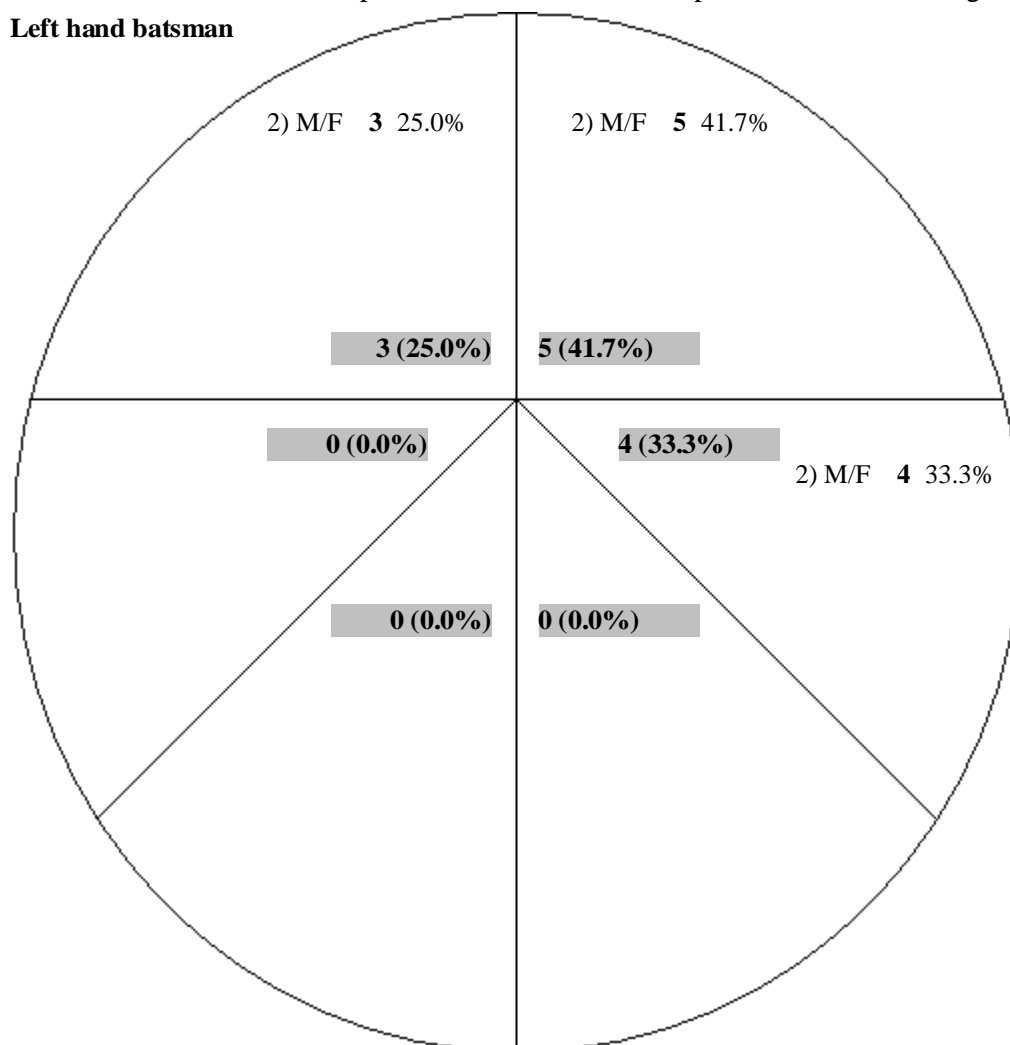

| Games | Inn | Description | Batting | Best | 50's | 100's | Bowling | Best | Catches | R/Outs | Stumpings | Man of Match |
|-------|-----|-------------|---------|------|------|-------|------------|------|---------|--------|-----------|--------------|
| 2 | 2 | Bowler | Left | 10* | 0 | 0 | Right Fast | 3/6 | 1 | 0 | 0 | 0 |

Wagon Wheel (Note: The spin is as the batsman would perceive the ball turning and NOT as per the bowler's action)

Left hand batsman

Bowling Abbreviations

- 1) F = Fast
- 2) M/F = Medium Fast
- 3) M = Medium
- 4) S = Slow
- 5) OS = Off Spin
- 6) LS = Leg Spin

Leg Side Runs: **3 (25.0%)**

Off Side Runs: **9 (75.0%)**