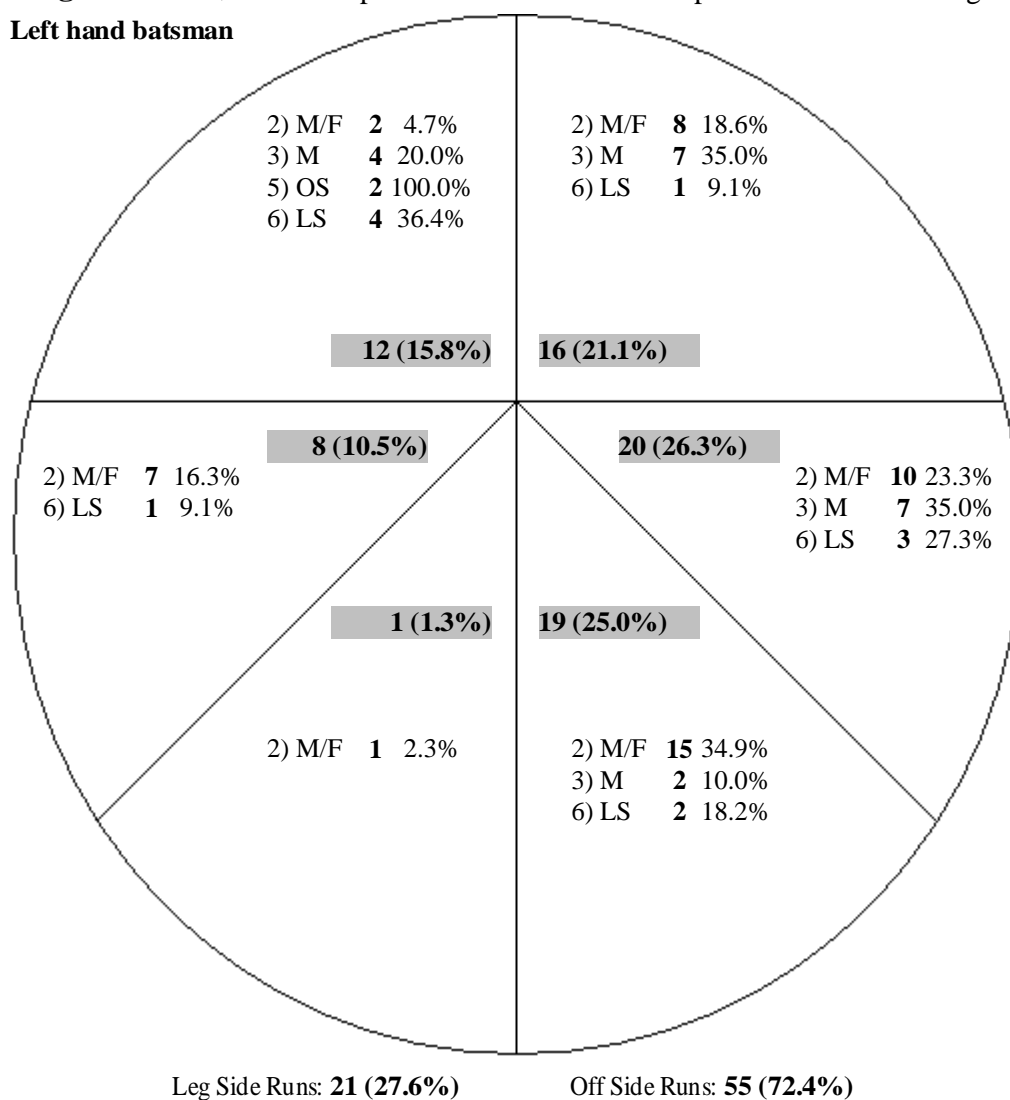

Games	Inn	Description	Batting	Best	50's	100's	Bowling	Best	Catches	R/Outs	Stumpings	Man of Match
4	5		Left	45	0	0	Right Leg Spin	3/75	3	0	0	0

**Batting Statistics** Team Ranking: 3 (13) Tour. Ranking: 45 (208)

## General Batting Stats

Action	Runs(Balls)	Average	Strike Rate	4's	6's	Times Out	Bowled	Caught	LBW	Run Out	Stumped	Other
1) Fast	0 (4)	0.0		0	0	0	1	1	0	0	0	0
2) Medium/Fast	43 (88)	21.5		49	5	0	2	1	0	1	0	0
3) Medium	20 (26)	20.0		77	1	0	1	1	0	0	0	0
5) Off Spin	2 (8)	2.0		25	0	0	1	0	1	0	0	0
6) Leg Spin	11 (17)	-		65	0	0	0	0	0	0	0	0
<b>Totals</b>	<b>76 (143)</b>	<b>15.2</b>		<b>53</b>	<b>6</b>	<b>0</b>	<b>5</b>	<b>3</b>	<b>1</b>	<b>1</b>	<b>0</b>	<b>0</b>

**Wagon Wheel** (Note: The spin is as the batsman would perceive the ball turning and NOT as per the bowler's action)

Left hand batsman

### No. Times Runs Achieved

Runs	Times
0	1
1-9	1
10-19	2
20-29	0
30-39	0
40-49	1
50-74	0
75-99	0
100+	0