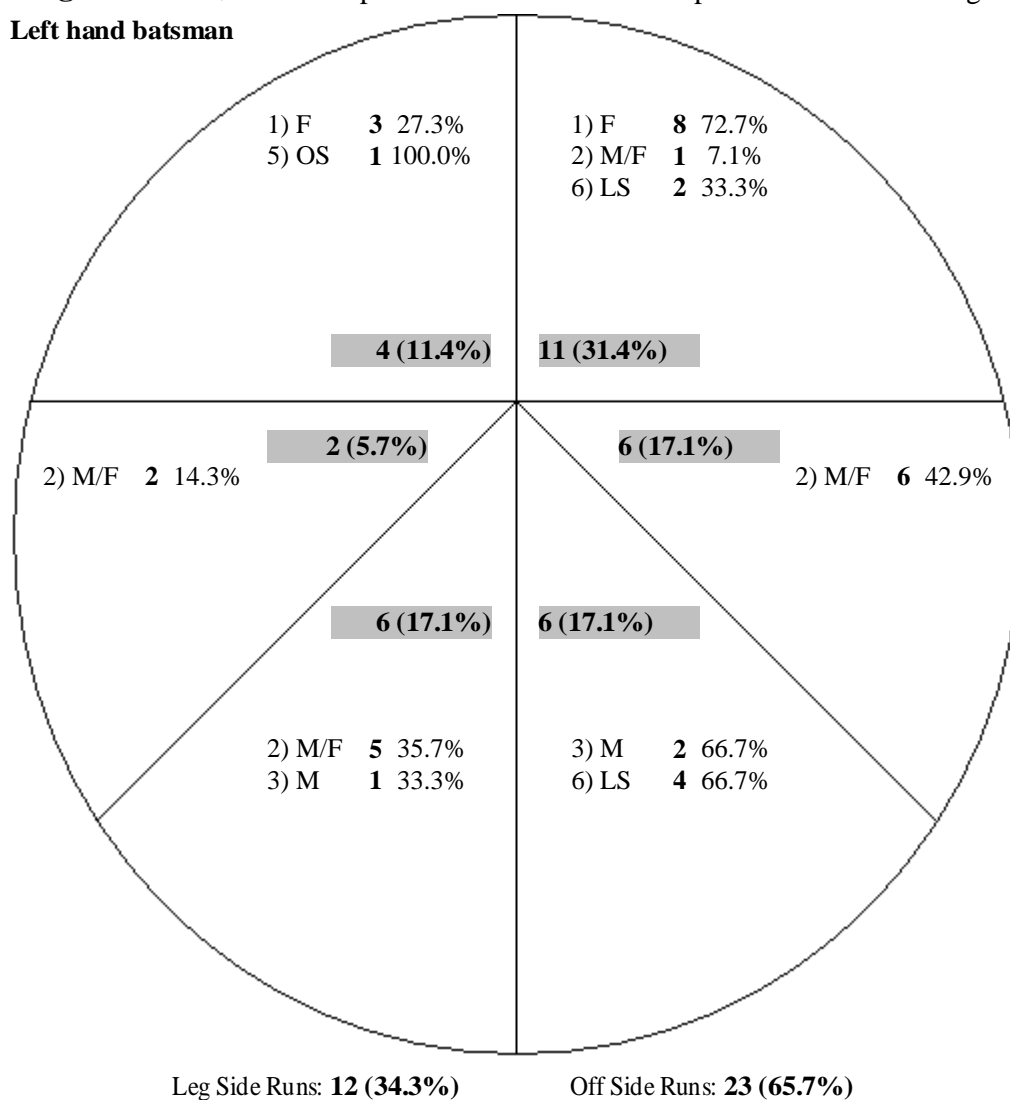

Games	Inn	Description	Batting	Best	50's	100's	Bowling	Best	Catches	R/Outs	Stumpings	Man of Match
3	2	All Rounder	Left	32*	0	0	Right Medium/Fast	1/38	0	1	0	0

Batting Statistics Team Ranking: 6 (13) Tour. Ranking: 92 (208)

General Batting Stats

Action	Runs(Balls)	Average	Strike Rate	4's	6's	Times Out	Bowled	Caught	LBW	Run Out	Stumped	Other
1) Fast	11 (13)	-	85	2	0	0	0	0	0	0	0	0
2) Medium/Fast	14 (15)	-	93	2	0	0	0	0	0	0	0	0
3) Medium	3 (8)	3.0	38	0	0	1	0	1	0	0	0	0
5) Off Spin	1 (18)	-	6	0	0	0	0	0	0	0	0	0
6) Leg Spin	6 (27)	-	22	1	0	0	0	0	0	0	0	0
Totals	35 (81)	35.0	43	5	0	1	0	1	0	0	0	0

Wagon Wheel (Note: The spin is as the batsman would perceive the ball turning and NOT as per the bowler's action)

Left hand batsman

Bowling Abbreviations

- 1) F = Fast
- 2) M/F = Medium Fast
- 3) M = Medium
- 4) S = Slow
- 5) OS = Off Spin
- 6) LS = Leg Spin

Backward Square Runs: 15 (42.9%)

Forward Square Runs: 20 (57.1%)

No. Times Runs Achieved

Runs	Times
0	0
1-9	1
10-19	0
20-29	0
30-39	1
40-49	0
50-74	0
75-99	0
100+	0

Stats per 10 Overs

Over	Runs	Avg	S/R	T/Out
1-10	0 (0)	-	0	0
11-20	0 (0)	-	0	0
21-30	3 (19)	3.0	16	1
31-40	0 (0)	-	0	0
41-50	3 (17)	-	18	0
51+	29 (45)	-	64	0