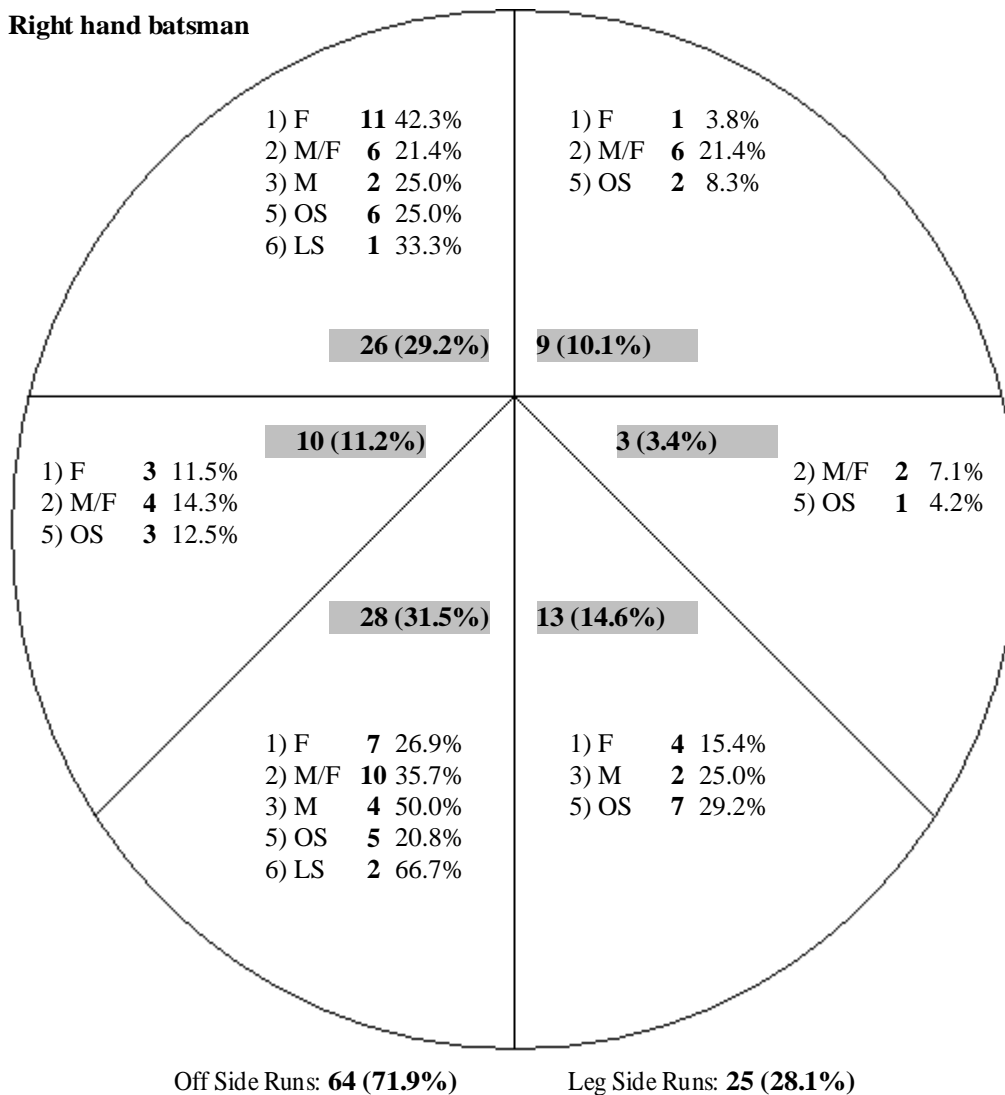

Games	Inn	Description	Batting	Best	50's	100's	Bowling	Best	Catches	R/Outs	Stumpings	Man of Match
4	5	Batsman	Right	36*	0	0	Right Medium/Fast	0/0	0	0	0	0

**Batting Statistics** Team Ranking: 1 (13) Tour. Ranking: 33 (208)

## General Batting Stats

Action	Runs(Balls)	Average	Strike Rate	4's	6's	Times Out	Bowled	Caught	LBW	Run Out	Stumped	Other
1) Fast	26 (50)	26.0	52	4	0	1	1	0	0	0	0	0
2) Medium/Fast	28 (100)	28.0	28	3	0	1	0	1	0	0	0	0
3) Medium	8 (11)	8.0	73	1	0	1	1	0	0	0	0	0
5) Off Spin	24 (46)	-	52	2	0	0	0	0	0	0	0	0
6) Leg Spin	3 (21)	3.0	14	0	0	1	0	1	0	0	0	0
<b>Totals</b>	<b>89 (228)</b>	<b>22.3</b>	<b>39</b>	<b>10</b>	<b>0</b>	<b>4</b>	<b>2</b>	<b>2</b>	<b>0</b>	<b>0</b>	<b>0</b>	<b>0</b>

**Wagon Wheel** (Note: The spin is as the batsman would perceive the ball turning and NOT as per the bowler's action)

Right hand batsman

### No. Times Runs Achieved

Runs	Times
0	1
1-9	1
10-19	1
20-29	0
30-39	2
40-49	0
50-74	0
75-99	0
100+	0