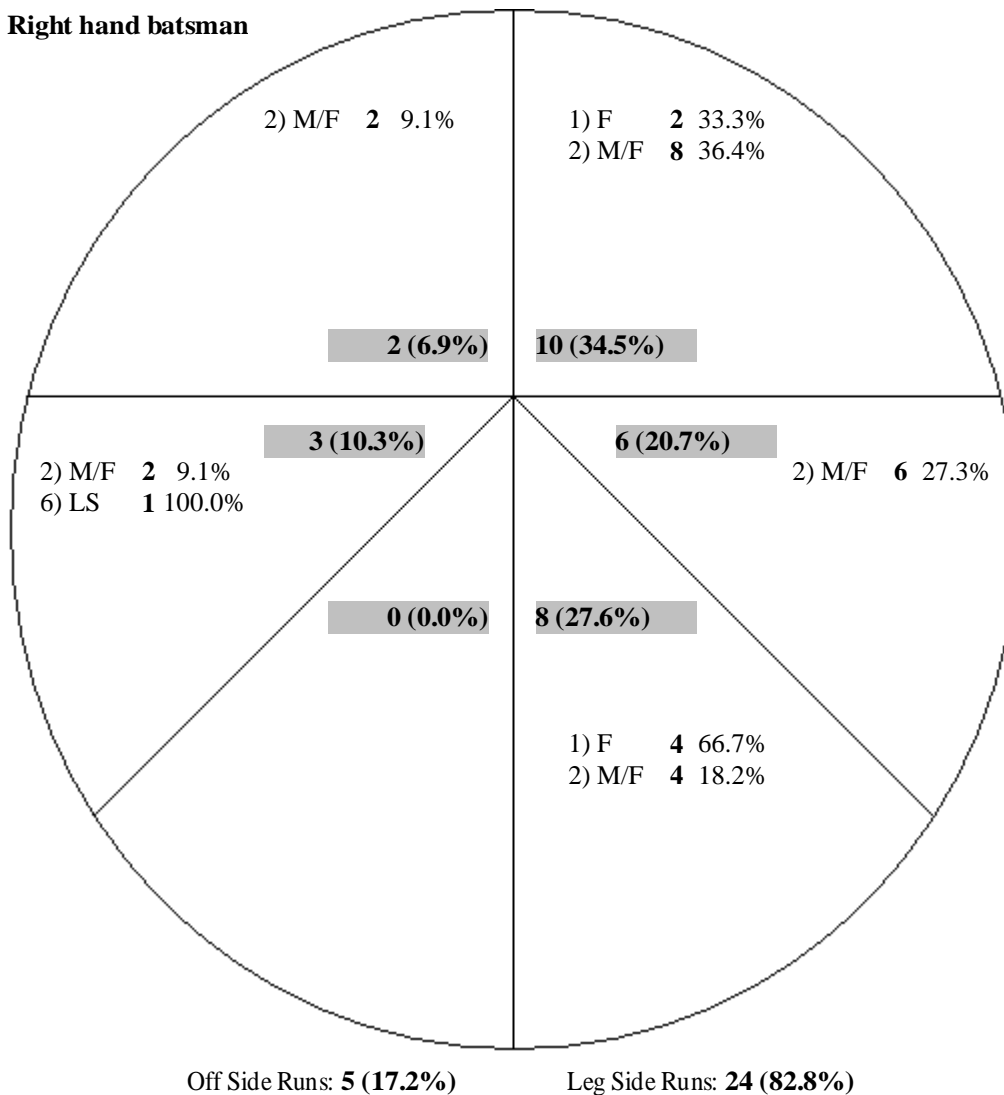

Games	Inn	Description	Batting	Best	50's	100's	Bowling	Best	Catches	R/Outs	Stumpings	Man of Match
4	3		Right	21	0	0	Right Medium	0/0	1	0	0	0

**Batting Statistics** Team Ranking: 8 (13) Tour. Ranking: 108 (208)

## General Batting Stats

Action	Runs(Balls)	Average	Strike Rate	4's	6's	Times Out	Bowled	Caught	LBW	Run Out	Stumped	Other
1) Fast	6 (7)	-	86	1	0	0	0	0	0	0	0	0
2) Medium/Fast	22 (32)	-	69	2	0	0	0	0	0	0	0	0
3) Medium	0 (1)	0.0	0	0	0	1	1	0	0	0	0	0
5) Off Spin	0 (8)	0.0	0	0	0	1	0	0	1	0	0	0
6) Leg Spin	1 (6)	1.0	17	0	0	1	0	0	1	0	0	0
<b>Totals</b>	<b>29 (54)</b>	<b>9.7</b>	<b>54</b>	<b>3</b>	<b>0</b>	<b>3</b>	<b>1</b>	<b>0</b>	<b>2</b>	<b>0</b>	<b>0</b>	<b>0</b>

**Wagon Wheel** (Note: The spin is as the batsman would perceive the ball turning and NOT as per the bowler's action)

Right hand batsman

### No. Times Runs Achieved

Runs	Times
0	0
1-9	2
10-19	0
20-29	1
30-39	0
40-49	0
50-74	0
75-99	0
100+	0