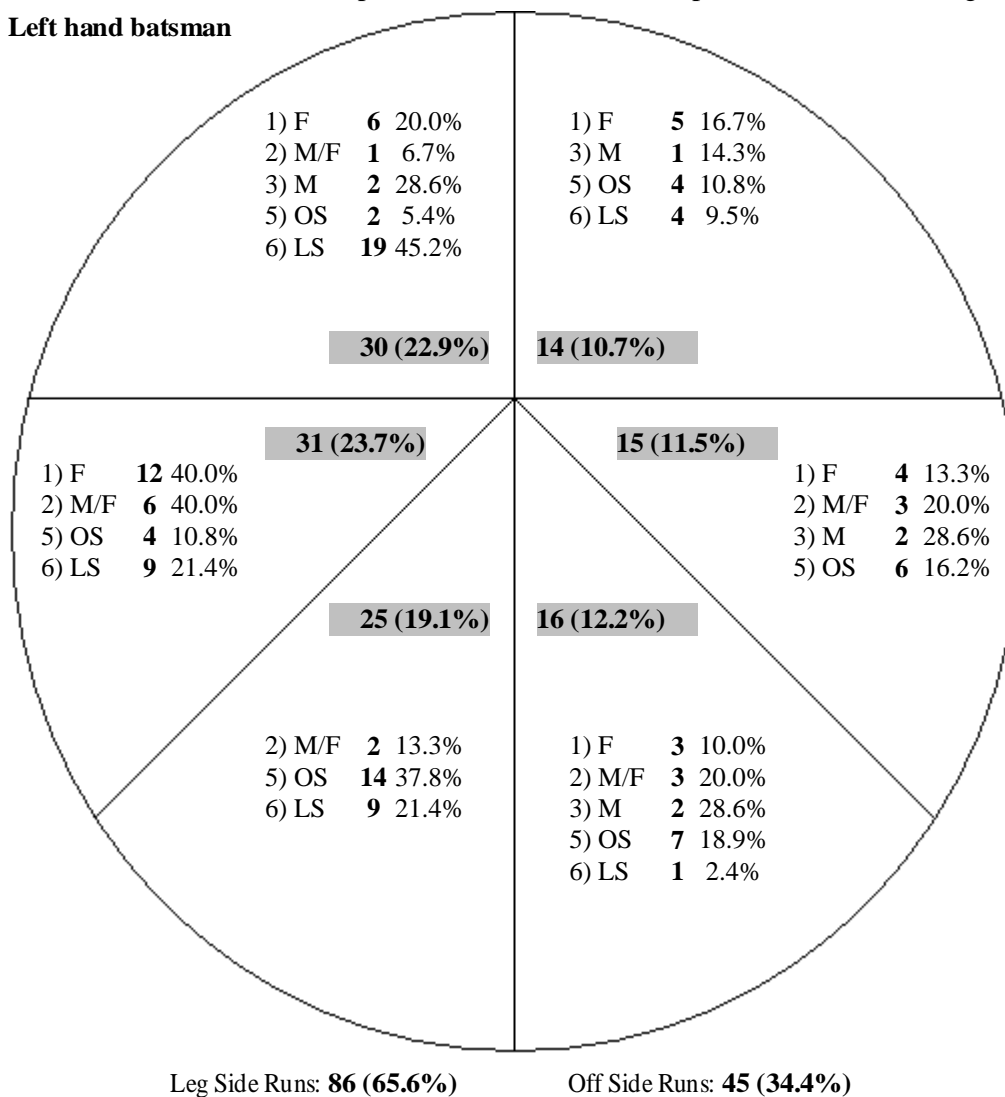

Games	Inn	Description	Batting	Best	50's	100's	Bowling	Best	Catches	R/Outs	Stumpings	Man of Match
4	4	Wicket-keeper	Left	91	1	0		0/0	6	2	2	0

**Batting Statistics** Team Ranking: 3 (13) Tour. Ranking: 12 (208)

## General Batting Stats

Action	Runs(Balls)	Average	Strike Rate	4's	6's	Times Out	Bowled	Caught	LBW	Run Out	Stumped	Other
1) Fast	30 (54)	30.0	56	2	0	1	0	1	0	0	0	0
2) Medium/Fast	15 (31)	15.0	48	0	0	1	0	1	0	0	0	0
3) Medium	7 (14)	7.0	50	0	0	1	0	0	1	0	0	0
5) Off Spin	37 (43)	-	86	3	1	0	0	0	0	0	0	0
6) Leg Spin	42 (54)	42.0	78	6	0	1	1	0	0	0	0	0
<b>Totals</b>	<b>131 (196)</b>	<b>32.8</b>	<b>67</b>	<b>11</b>	<b>1</b>	<b>4</b>	<b>1</b>	<b>2</b>	<b>1</b>	<b>0</b>	<b>0</b>	<b>0</b>

**Wagon Wheel** (Note: The spin is as the batsman would perceive the ball turning and NOT as per the bowler's action)

Left hand batsman

### Stats per 10 Overs

Over	Runs	Avg	S/R	T/Out
1-10	0 (0)	-	0	0
11-20	4 (8)	-	50	0
21-30	50 (71)	50.0	70	1
31-40	20 (49)	20.0	41	1
41-50	39 (40)	39.0	98	1
51+	18 (28)	18.0	64	1