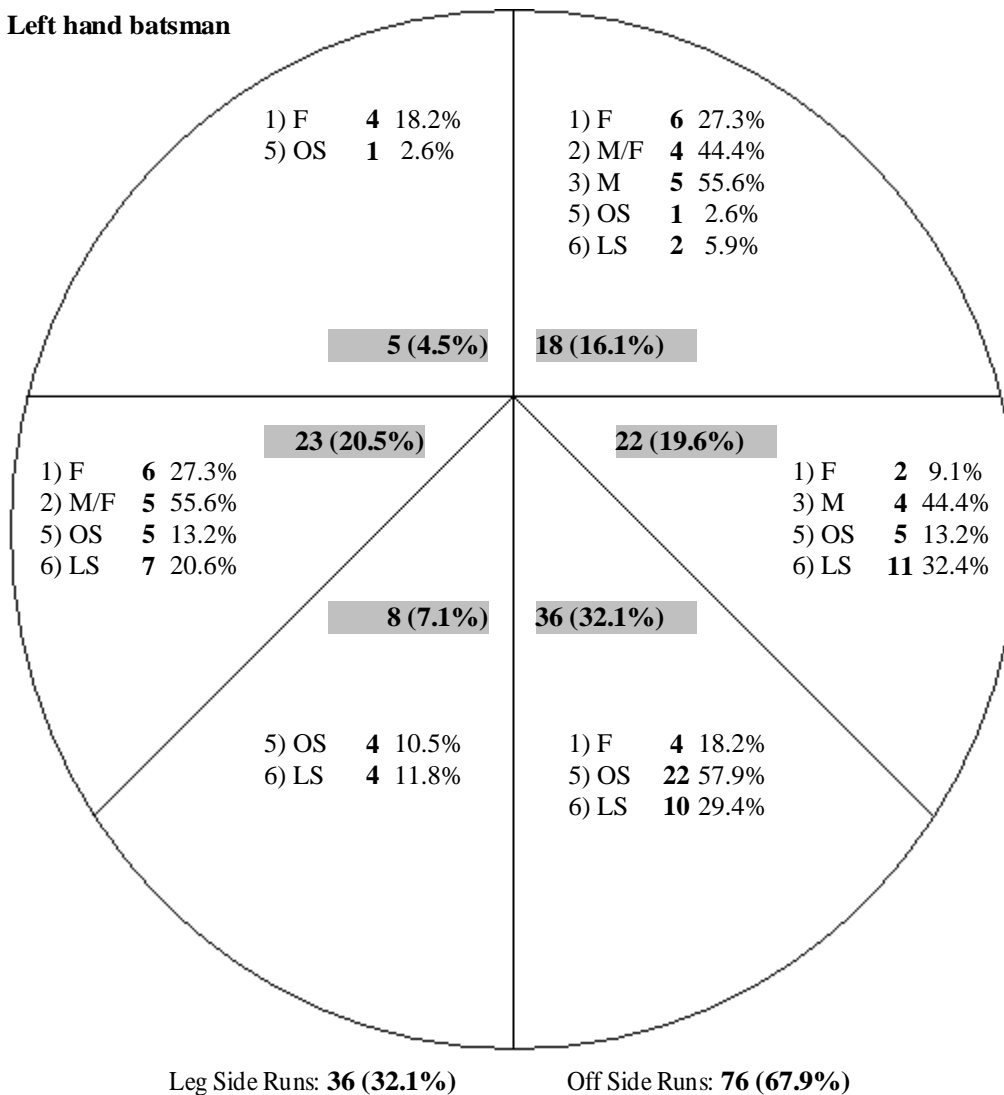

Games	Inn	Description	Batting	Best	50's	100's	Bowling	Best	Catches	R/Outs	Stumpings	Man of Match
4	4	All Rounder	Left	57	1	0	Left Leg Spin	3/45	2	0	0	0

**Batting Statistics** Team Ranking: 4 (13) Tour. Ranking: 20 (208)

## General Batting Stats

Action	Runs(Balls)	Average	Strike Rate	4's	6's	Times Out	Bowled	Caught	LBW	Run Out	Stumped	Other
1) Fast	22 (19)	22.0	116	3	0	1	0	1	0	0	0	0
2) Medium/Fast	9 (19)	-	47	1	0	0	0	0	0	0	0	0
3) Medium	9 (17)	9.0	53	0	0	1	0	1	0	0	0	0
5) Off Spin	38 (31)	-	123	6	0	0	0	0	0	0	0	0
6) Leg Spin	34 (67)	17.0	51	3	1	2	1	1	0	0	0	0
<b>Totals</b>	<b>112 (153)</b>	<b>28.0</b>	<b>73</b>	<b>13</b>	<b>1</b>	<b>4</b>	<b>1</b>	<b>3</b>	<b>0</b>	<b>0</b>	<b>0</b>	<b>0</b>

**Wagon Wheel** (Note: The spin is as the batsman would perceive the ball turning and NOT as per the bowler's action)

Left hand batsman

### No. Times Runs Achieved

Runs	Times
0	0
1-9	1
10-19	1
20-29	0
30-39	1
40-49	0
50-74	1
75-99	0
100+	0