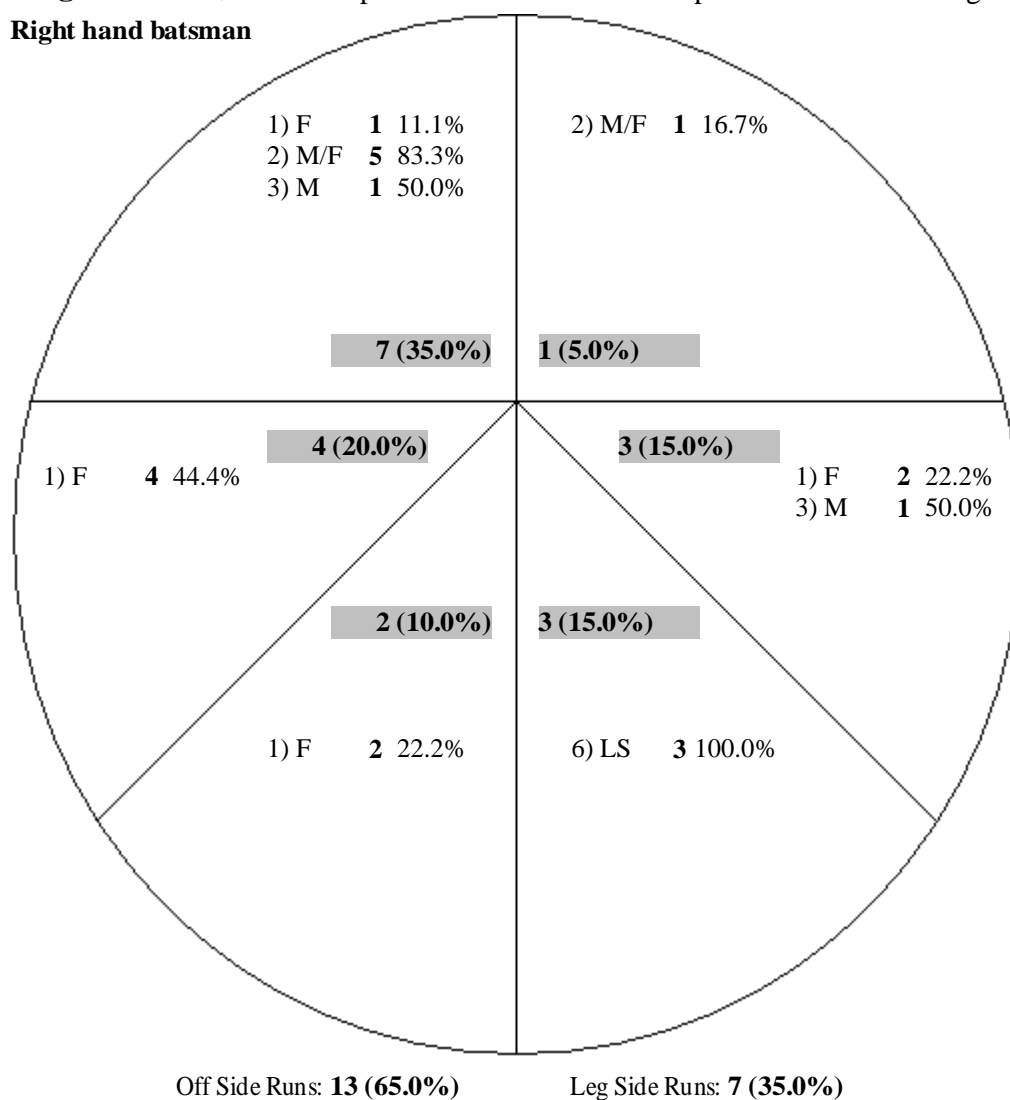

Games	Inn	Description	Batting	Best	50's	100's	Bowling	Best	Catches	R/Outs	Stumpings	Man of Match
4	3	Bowler	Right	13*	0	0	Right Fast	2/17	1	0	0	0

Batting Statistics Team Ranking: 9 (13) Tour. Ranking: 129 (208)

General Batting Stats

Action	Runs(Balls)	Average	Strike Rate	4's	6's	Times Out	Bowled	Caught	LBW	Run Out	Stumped	Other
1) Fast	9 (11)	-	82	1	0	0	0	0	0	0	0	0
2) Medium/Fast	6 (13)	-	46	1	0	0	0	0	0	0	0	0
3) Medium	2 (7)	2.0	29	0	0	1	0	1	0	0	0	0
5) Off Spin	0 (3)	-	0	0	0	0	0	0	0	0	0	0
6) Leg Spin	3 (3)	-	100	0	0	0	0	0	0	0	0	0
Totals	20 (37)	20.0	54	2	0	1	0	1	0	0	0	0

Wagon Wheel (Note: The spin is as the batsman would perceive the ball turning and NOT as per the bowler's action)

Right hand batsman

Bowling Abbreviations

- 1) F = Fast
- 2) M/F = Medium Fast
- 3) M = Medium
- 4) S = Slow
- 5) OS = Off Spin
- 6) LS = Leg Spin

Backward Square Runs: 8 (40.0%)

Forward Square Runs: 12 (60.0%)

No. Times Runs Achieved

Runs	Times
0	0
1-9	2
10-19	1
20-29	0
30-39	0
40-49	0
50-74	0
75-99	0
100+	0

Stats per 10 Overs

Over	Runs	Avg	S/R	T/Out
1-10	0 (0)	-	0	0
11-20	0 (0)	-	0	0
21-30	0 (0)	-	0	0
31-40	0 (0)	-	0	0
41-50	2 (7)	2.0	29	1
51+	18 (30)	-	60	0