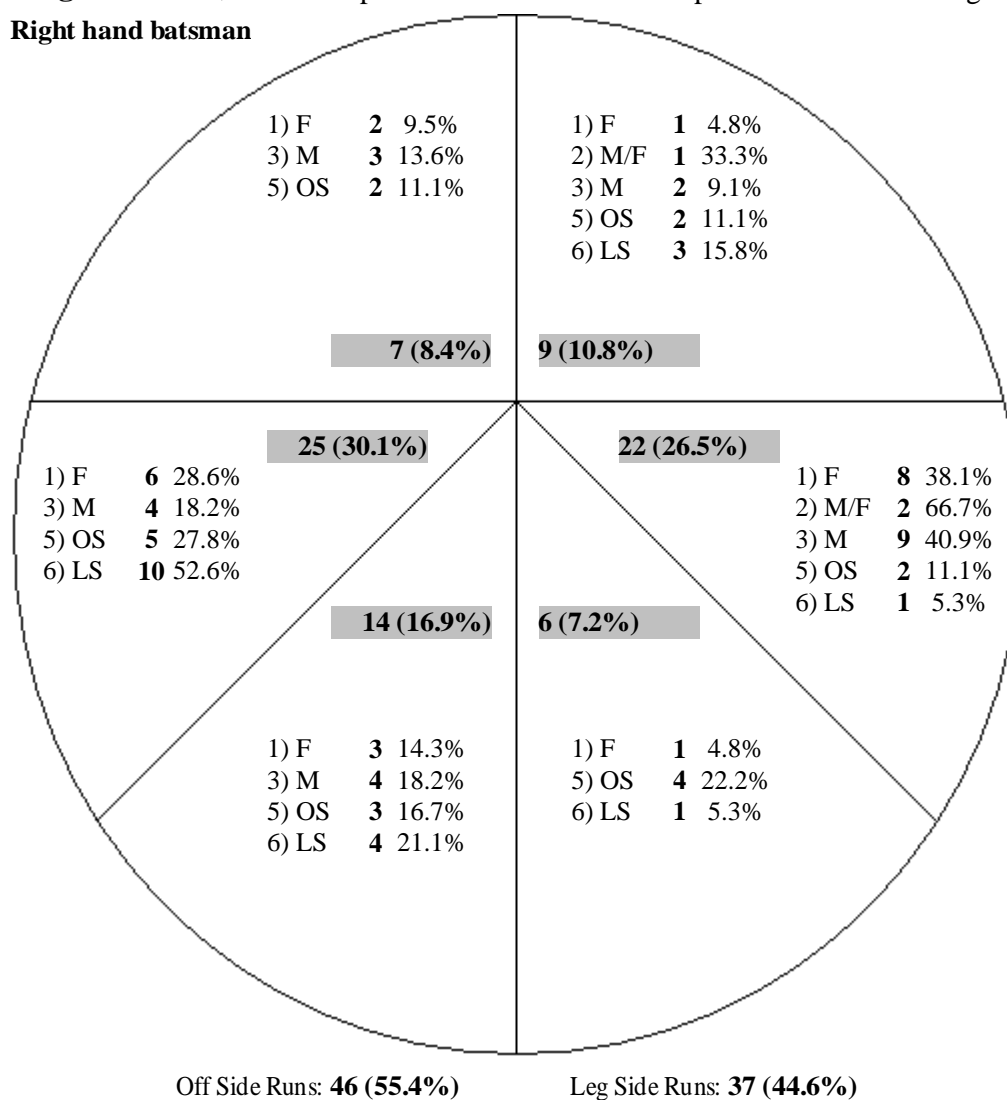

Games	Inn	Description	Batting	Best	50's	100's	Bowling	Best	Catches	R/Outs	Stumpings	Man of Match
4	6	Wicket-keeper	Right	53*	1	0		0/0	6	0	1	0

**Batting Statistics** Team Ranking: 2 (13) Tour. Ranking: 41 (208)

## General Batting Stats

Action	Runs(Balls)	Average	Strike Rate	4's	6's	Times Out	Bowled	Caught	LBW	Run Out	Stumped	Other
1) Fast	21 (14)	-	150	3	0	0	0	0	0	0	0	0
2) Medium/Fast	3 (24)	1.5	13	0	0	2	1	0	1	0	0	0
3) Medium	22 (38)	22.0	58	2	0	1	0	0	0	1	0	0
5) Off Spin	18 (37)	-	49	0	0	0	0	0	0	0	0	0
6) Leg Spin	19 (40)	19.0	48	1	0	1	0	1	0	0	0	0
<b>Totals</b>	<b>83 (153)</b>	<b>20.8</b>	<b>54</b>	<b>6</b>	<b>0</b>	<b>4</b>	<b>1</b>	<b>1</b>	<b>1</b>	<b>1</b>	<b>0</b>	<b>0</b>

**Wagon Wheel** (Note: The spin is as the batsman would perceive the ball turning and NOT as per the bowler's action)

Right hand batsman

### Stats per 10 Overs

Over	Runs	Avg	S/R	T/Out
1-10	7 (32)	7.0	22	1
11-20	11 (32)	11.0	34	1
21-30	25 (52)	25.0	48	1
31-40	33 (27)	-	122	0
41-50	7 (10)	7.0	70	1
51+	0 (0)	-	0	0