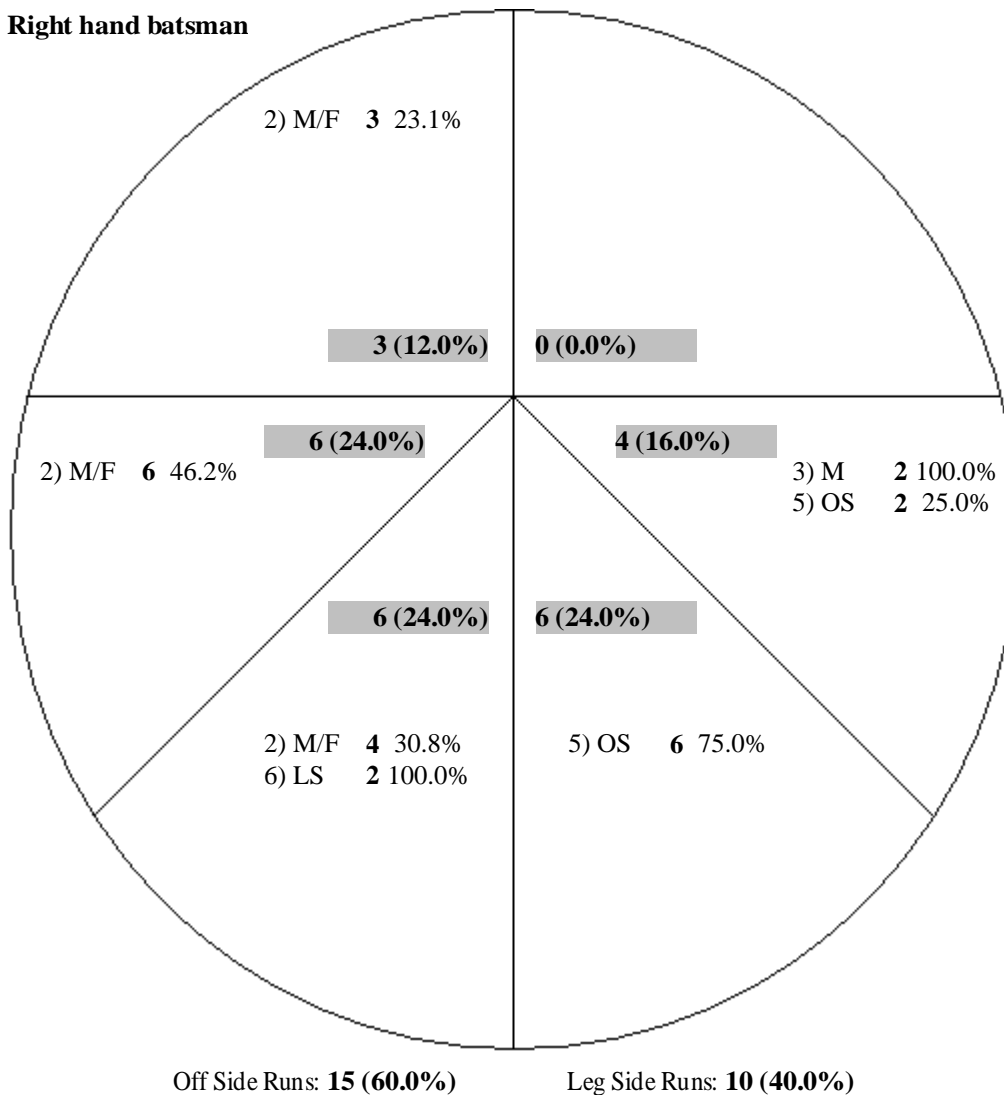

Games	Inn	Description	Batting	Best	50's	100's	Bowling	Best	Catches	R/Outs	Stumpings	Man of Match
4	4	Batsman	Right	12	0	0	Right Off Spin	0/0	3	0	0	0

Batting Statistics Team Ranking: 8 (13) Tour. Ranking: 118 (208)

General Batting Stats

Action	Runs(Balls)	Average	Strike Rate	4's	6's	Times Out	Bowled	Caught	LBW	Run Out	Stumped	Other
1) Fast	0 (5)	0.0		0	0	0	1	0	1	0	0	0
2) Medium/Fast	13 (22)	13.0		59	0	0	1	0	1	0	0	0
3) Medium	2 (5)	2.0		40	0	0	1	0	1	0	0	0
5) Off Spin	8 (6)	-		133	0	1	0	0	0	0	0	0
6) Leg Spin	2 (10)	2.0		20	0	0	1	0	1	0	0	0
Totals	25 (48)	6.3		52	0	1	4	0	4	0	0	0

Wagon Wheel (Note: The spin is as the batsman would perceive the ball turning and NOT as per the bowler's action)

Right hand batsman

Bowling Abbreviations

- 1) F = Fast
- 2) M/F = Medium Fast
- 3) M = Medium
- 4) S = Slow
- 5) OS = Off Spin
- 6) LS = Leg Spin

Backward Square Runs: 3 (12.0%)

Forward Square Runs: 22 (88.0%)

No. Times Runs Achieved

Runs	Times
0	1
1-9	1
10-19	2
20-29	0
30-39	0
40-49	0
50-74	0
75-99	0
100+	0

Stats per 10 Overs

Over	Runs	Avg	S/R	T/Out
1-10	0 (0)	-	0	0
11-20	0 (0)	-	0	0
21-30	0 (8)	0.0	0	1
31-40	10 (23)	-	43	0
41-50	15 (17)	5.0	88	3
51+	0 (0)	-	0	0