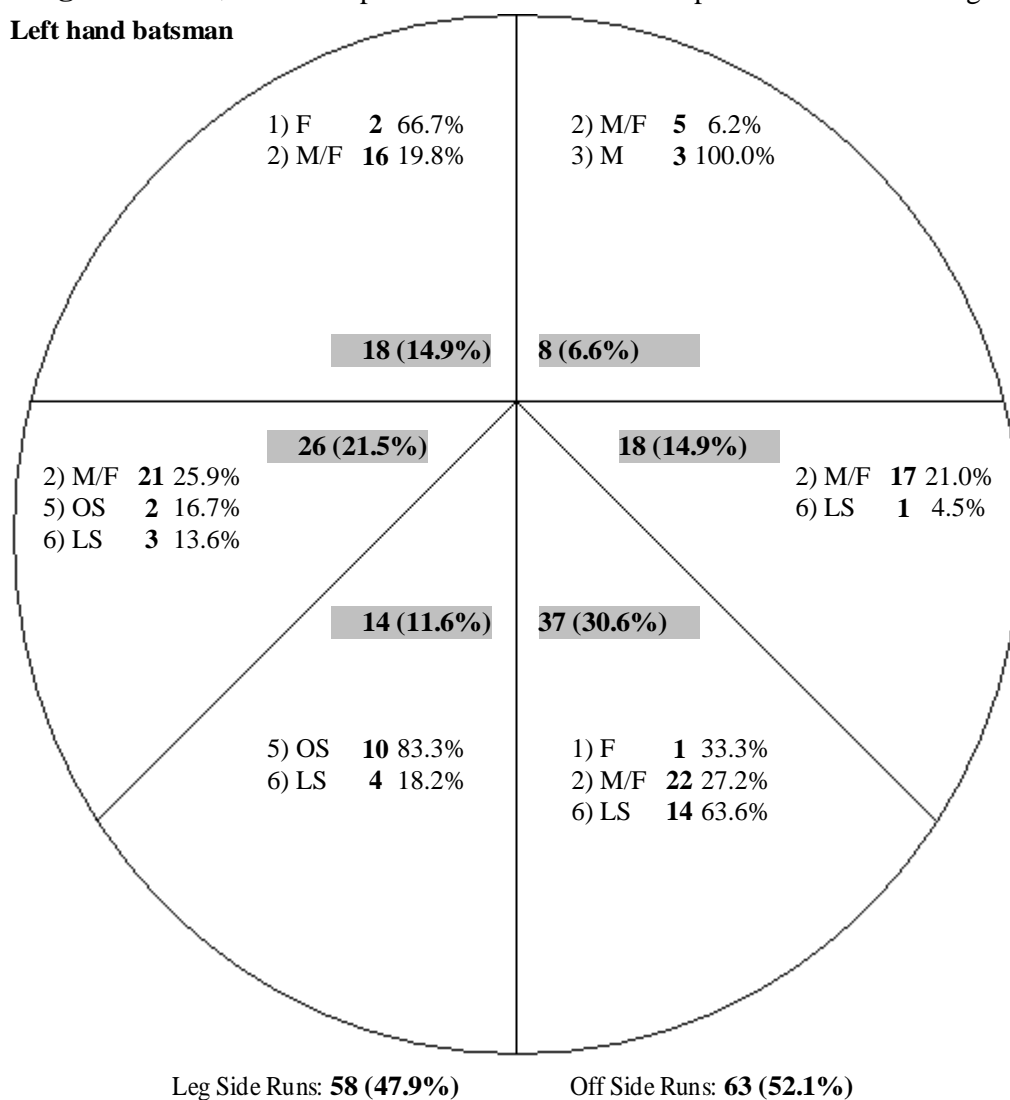

Games	Inn	Description	Batting	Best	50's	100's	Bowling	Best	Catches	R/Outs	Stumpings	Man of Match
4	4	Batsman	Left	70	1	0	Right Medium	0/0	2	0	0	1

Batting Statistics Team Ranking: 1 (13) Tour. Ranking: 16 (208)

General Batting Stats

Action	Runs(Balls)	Average	Strike Rate	4's	6's	Times Out	Bowled	Caught	LBW	Run Out	Stumped	Other
1) Fast	3 (15)	-		20	0	0	0	0	0	0	0	0
2) Medium/Fast	81 (165)	20.3		49	9	0	4	2	2	0	0	0
3) Medium	3 (3)	-		100	0	0	0	0	0	0	0	0
5) Off Spin	12 (14)	-		86	2	0	0	0	0	0	0	0
6) Leg Spin	22 (36)	-		61	4	0	0	0	0	0	0	0
Totals	121 (233)	30.3		52	15	0	4	2	2	0	0	0

Wagon Wheel (Note: The spin is as the batsman would perceive the ball turning and NOT as per the bowler's action)

Left hand batsman

Bowling Abbreviations

- 1) F = Fast
- 2) M/F = Medium Fast
- 3) M = Medium
- 4) S = Slow
- 5) OS = Off Spin
- 6) LS = Leg Spin

Backward Square Runs: 26 (21.5%)

Forward Square Runs: 95 (78.5%)

No. Times Runs Achieved

Runs	Times
0	1
1-9	1
10-19	0
20-29	0
30-39	0
40-49	1
50-74	1
75-99	0
100+	0

Stats per 10 Overs

Over	Runs	Avg	S/R	T/Out
1-10	32 (72)	16.0	44	2
11-20	22 (59)	-	37	0
21-30	41 (68)	41.0	60	1
31-40	26 (34)	26.0	76	1
41-50	0 (0)	-	0	0
51+	0 (0)	-	0	0