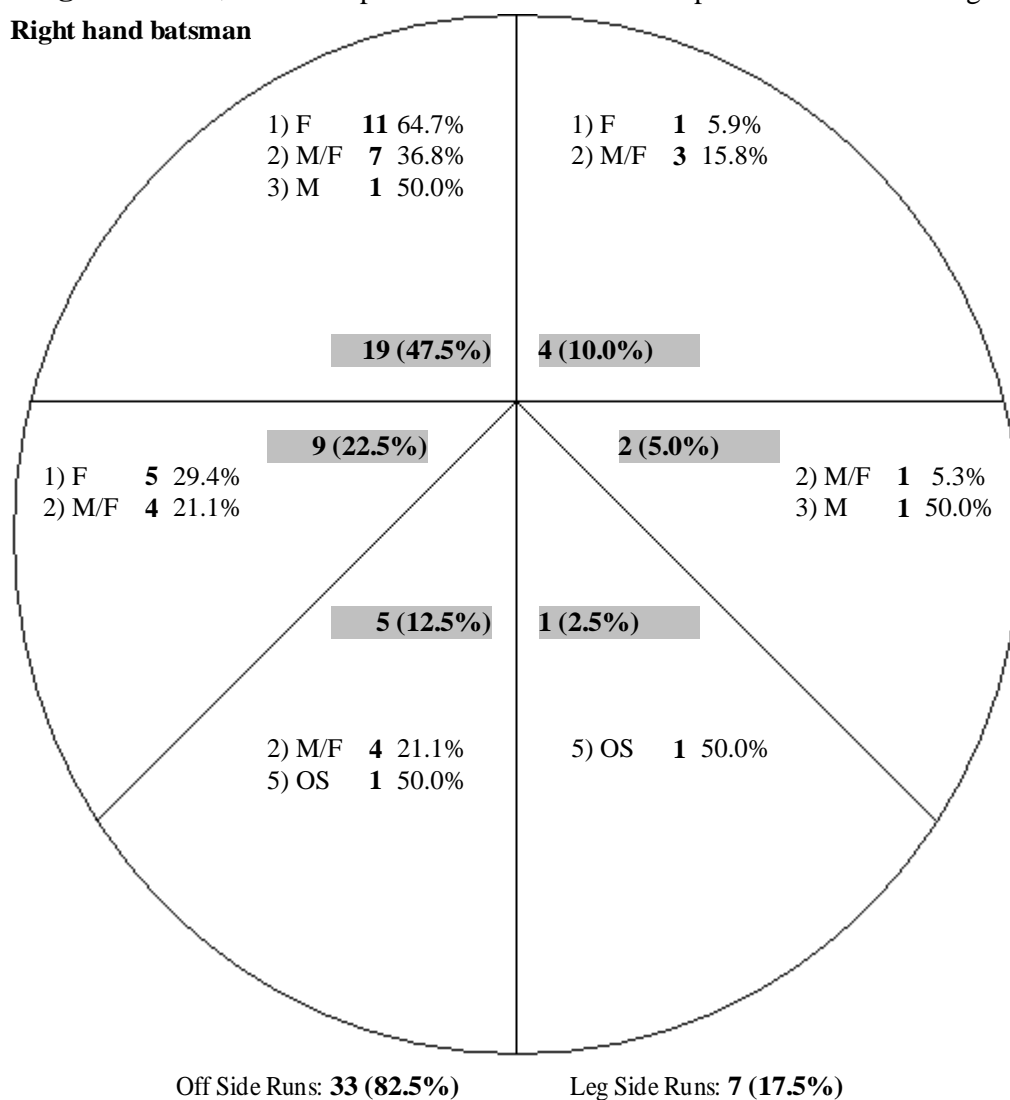

Games	Inn	Description	Batting	Best	50's	100's	Bowling	Best	Catches	R/Outs	Stumpings	Man of Match
4	4	All Rounder	Right	20	0	0	Right Medium	0/0	1	1	0	0

Batting Statistics Team Ranking: 9 (13) Tour. Ranking: 86 (208)

General Batting Stats

Action	Runs(Balls)	Average	Strike Rate	4's	6's	Times Out	Bowled	Caught	LBW	Run Out	Stumped	Other
1) Fast	17 (42)	17.0		40	3	0	1	0	1	0	0	0
2) Medium/Fast	19 (19)	19.0		100	2	0	1	1	0	0	0	0
3) Medium	2 (12)	2.0		17	0	0	1	0	0	1	0	0
5) Off Spin	2 (8)	-		25	0	0	0	0	0	0	0	0
6) Leg Spin	0 (3)	0.0		0	0	0	1	0	0	0	1	0
Totals	40 (84)	10.0		48	5	0	4	1	1	1	0	0

Wagon Wheel (Note: The spin is as the batsman would perceive the ball turning and NOT as per the bowler's action)

Right hand batsman

Bowling Abbreviations

- 1) F = Fast
- 2) M/F = Medium Fast
- 3) M = Medium
- 4) S = Slow
- 5) OS = Off Spin
- 6) LS = Leg Spin

Backward Square Runs: 23 (57.5%)

Forward Square Runs: 17 (42.5%)

No. Times Runs Achieved

Runs	Times
0	0
1-9	2
10-19	1
20-29	1
30-39	0
40-49	0
50-74	0
75-99	0
100+	0

Stats per 10 Overs

Over	Runs	Avg	S/R	T/Out
1-10	14 (50)	-	28	0
11-20	5 (4)	2.5	125	2
21-30	1 (4)	1.0	25	1
31-40	8 (11)	-	73	0
41-50	12 (15)	12.0	80	1
51+	0 (0)	-	0	0