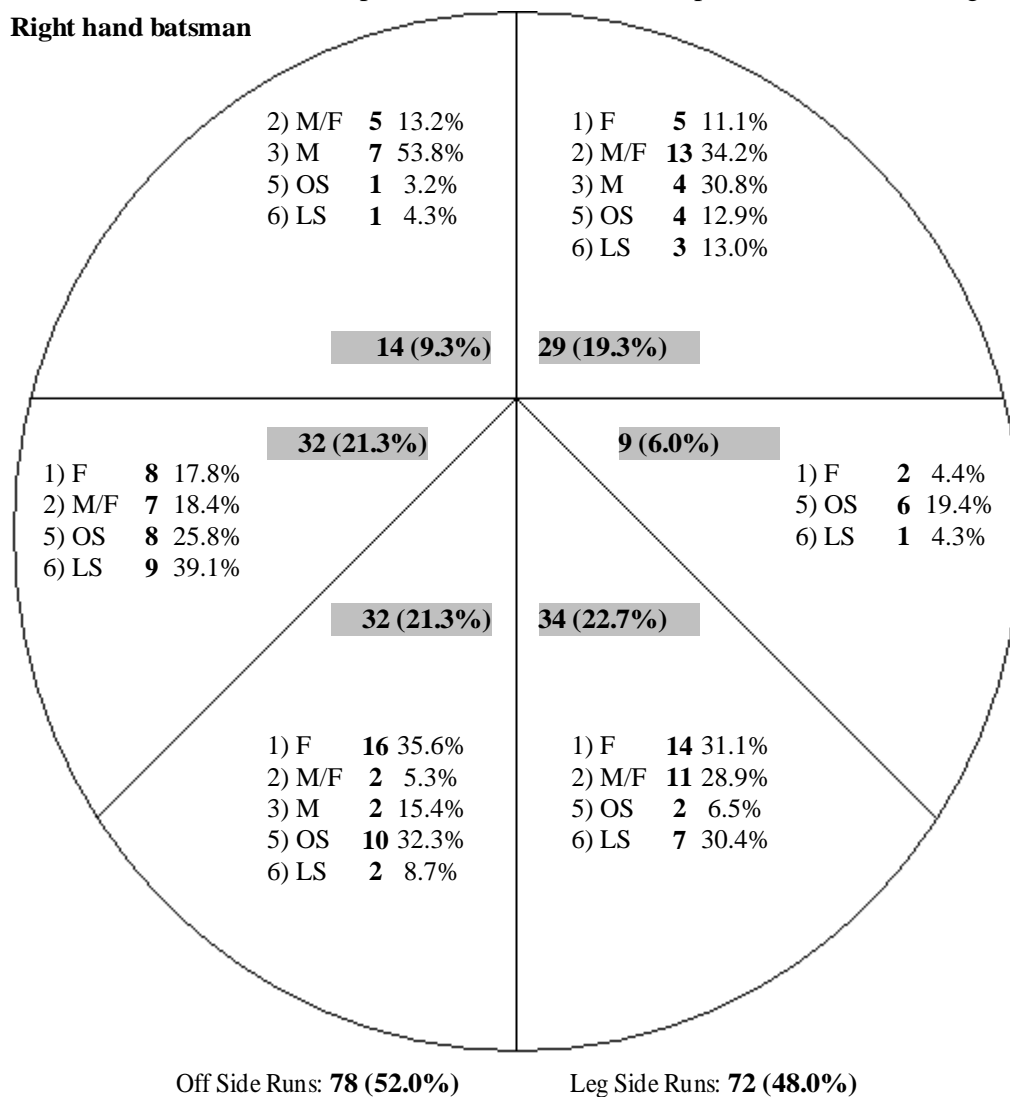

Games	Inn	Description	Batting	Best	50's	100's	Bowling	Best	Catches	R/Outs	Stumpings	Man of Match
4	5	All Rounder	Right	113*	0	1	Right Leg Spin	3/33	3	0	0	0

Batting Statistics Team Ranking: 2 (13) Tour. Ranking: 6 (208)

General Batting Stats

Action	Runs(Balls)	Average	Strike Rate	4's	6's	Times Out	Bowled	Caught	LBW	Run Out	Stumped	Other
1) Fast	45 (45)	45.0	100	7	1	1	0	0	1	0	0	0
2) Medium/Fast	38 (60)	38.0	63	4	0	1	0	0	0	1	0	0
3) Medium	13 (10)	-	130	2	0	0	0	0	0	0	0	0
5) Off Spin	31 (66)	-	47	3	0	0	0	0	0	0	0	0
6) Leg Spin	23 (50)	23.0	46	1	0	1	0	0	0	0	1	0
Totals	150 (231)	50.0	65	17	1	3	0	0	1	1	1	0

Wagon Wheel (Note: The spin is as the batsman would perceive the ball turning and NOT as per the bowler's action)

Right hand batsman

Bowling Abbreviations

- 1) F = Fast
- 2) M/F = Medium Fast
- 3) M = Medium
- 4) S = Slow
- 5) OS = Off Spin
- 6) LS = Leg Spin

Backward Square Runs: **43 (28.7%)**

Forward Square Runs: **107 (71.3%)**

No. Times Runs Achieved

Runs	Times
0	0
1-9	3
10-19	0
20-29	0
30-39	1
40-49	0
50-74	0
75-99	0
100+	1

Stats per 10 Overs

Over	Runs	Avg	S/R	T/Out
1-10	30 (22)	-	136	0
11-20	13 (33)	13.0	39	1
21-30	17 (47)	17.0	36	1
31-40	20 (36)	20.0	56	1
41-50	13 (32)	-	41	0
51+	57 (61)	-	93	0