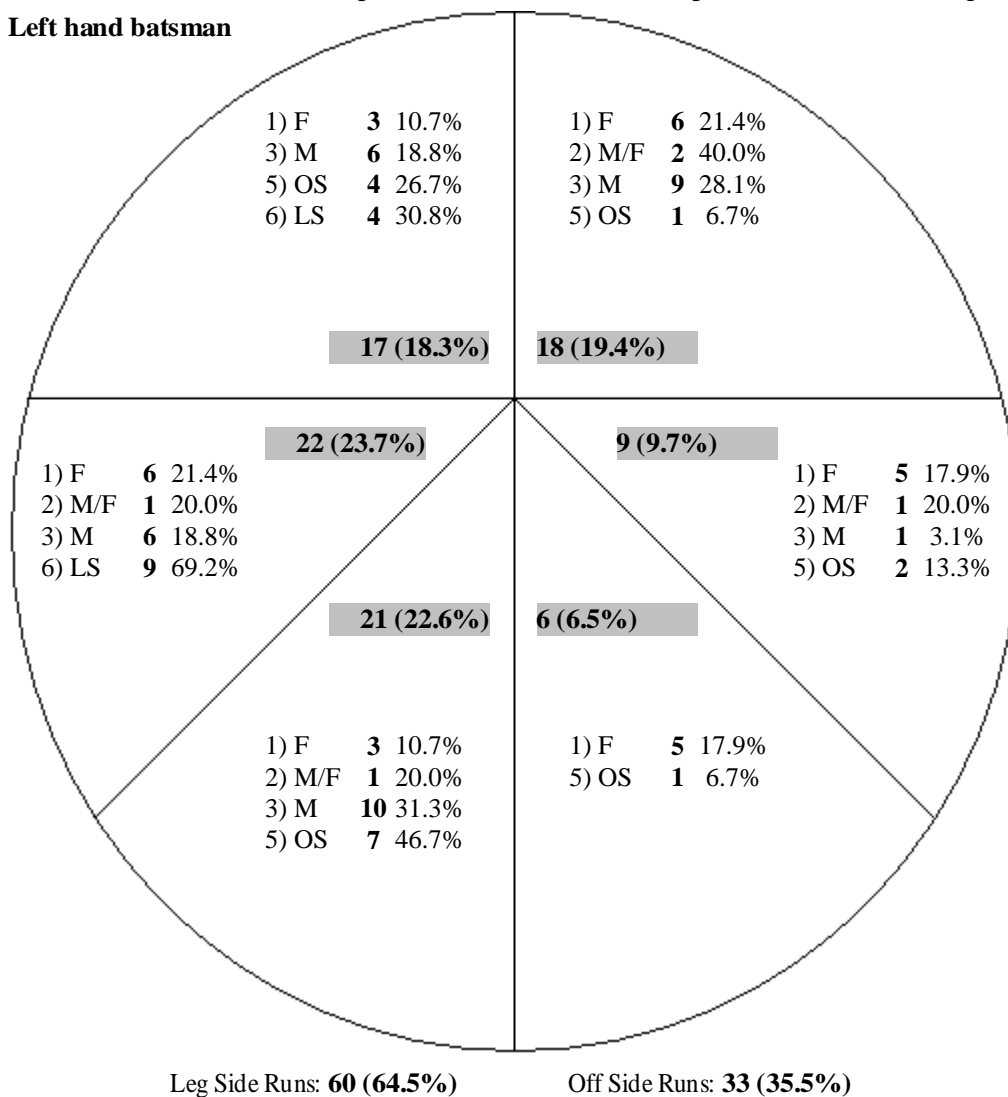

Games	Inn	Description	Batting	Best	50's	100's	Bowling	Best	Catches	R/Outs	Stumpings	Man of Match
3	3	All Rounder	Left	40*	0	0	Right Medium/Fast	4/24	1	0	0	0

**Batting Statistics** Team Ranking: 3 (13) Tour. Ranking: 31 (208)

## General Batting Stats

Action	Runs(Balls)	Average	Strike Rate	4's	6's	Times Out	Bowled	Caught	LBW	Run Out	Stumped	Other
1) Fast	28 (33)	-	85	3	0	0	0	0	0	0	0	0
2) Medium/Fast	5 (16)	5.0	31	0	0	1	0	0	0	1	0	0
3) Medium	32 (34)	-	94	4	1	0	0	0	0	0	0	0
5) Off Spin	15 (20)	15.0	75	1	0	1	0	1	0	0	0	0
6) Leg Spin	13 (20)	-	65	2	0	0	0	0	0	0	0	0
<b>Totals</b>	<b>93 (123)</b>	<b>46.5</b>	<b>76</b>	<b>10</b>	<b>1</b>	<b>2</b>	<b>0</b>	<b>1</b>	<b>0</b>	<b>1</b>	<b>0</b>	<b>0</b>

**Wagon Wheel** (Note: The spin is as the batsman would perceive the ball turning and NOT as per the bowler's action)

Left hand batsman

### No. Times Runs Achieved

Runs	Times
0	0
1-9	0
10-19	0
20-29	1
30-39	1
40-49	1
50-74	0
75-99	0
100+	0