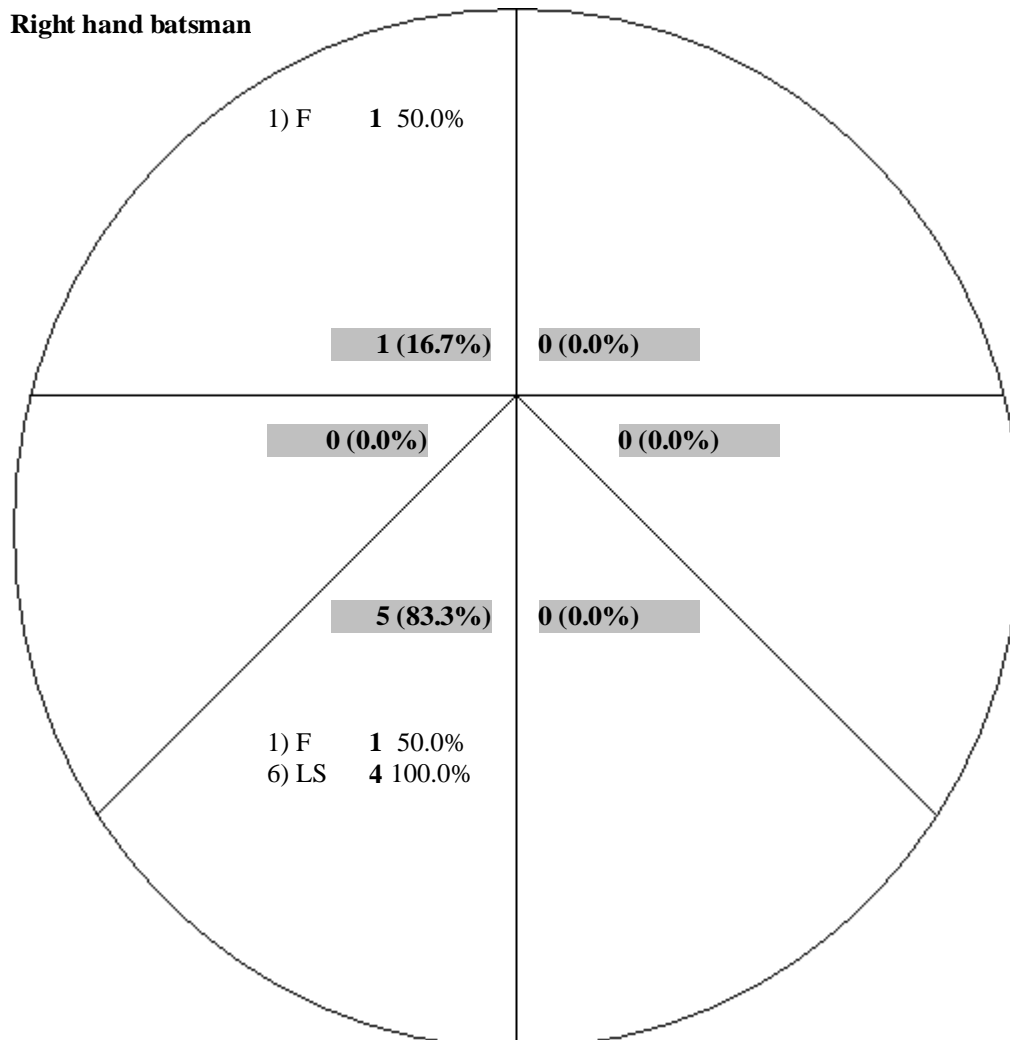

Batting Profile of 'Tim De La Hey'

Date Printed: 09 Dec 2010 League: Coca Cola Khaya Majola U19 Week

Season: 2009

Team: KZN Inland U19

General Information Team Pts Ranking: 6 (13) Tour. Pts Ranking: 63 (208) (From 12 Dec 2009 to 15 Dec 2009)

Games	Inn	Description	Batting	Best	50's	100's	Bowling	Best	Catches	R/Outs	Stumpings	Man of Match
3	2	All Rounder	Right	5*	0	0	Right Fast	4/18	1	0	0	0

Batting Statistics Team Ranking: 11 (13) Tour. Ranking: 174 (208)

General Batting Stats

Action	Runs(Balls)	Average	Strike Rate	4's	6's	Times Out	Bowled	Caught	LBW	Run Out	Stumped	Other
1) Fast	2 (5)	2.0	40	0	0	1	0	1	0	0	0	0
6) Leg Spin	4 (1)	-	400	1	0	0	0	0	0	0	0	0
Totals	6 (6)	6.0	100	1	0	1	0	1	0	0	0	0

Wagon Wheel (Note: The spin is as the batsman would perceive the ball turning and NOT as per the bowler's action)

Right hand batsman

Bowling Abbreviations

1) F = Fast
2) M/F = Medium Fast
3) M = Medium
4) S = Slow
5) OS = Off Spin
6) LS = Leg Spin

Backward Square Runs: 1 (16.7%)

Forward Square Runs: 5 (83.3%)

No. Times Runs Achieved

Runs	Times
0	0
1-9	2
10-19	0
20-29	0
30-39	0
40-49	0
50-74	0
75-99	0
100+	0

Stats per 10 Overs

Over	Runs	Avg	S/R	T/Out
1-10	0 (0)	-	0	0
11-20	0 (0)	-	0	0
21-30	0 (0)	-	0	0
31-40	0 (0)	-	0	0
41-50	0 (0)	-	0	0
51+	6 (6)	6.0	100	1

Off Side Runs: 6 (100.0%)

Leg Side Runs: 0 (0.0%)