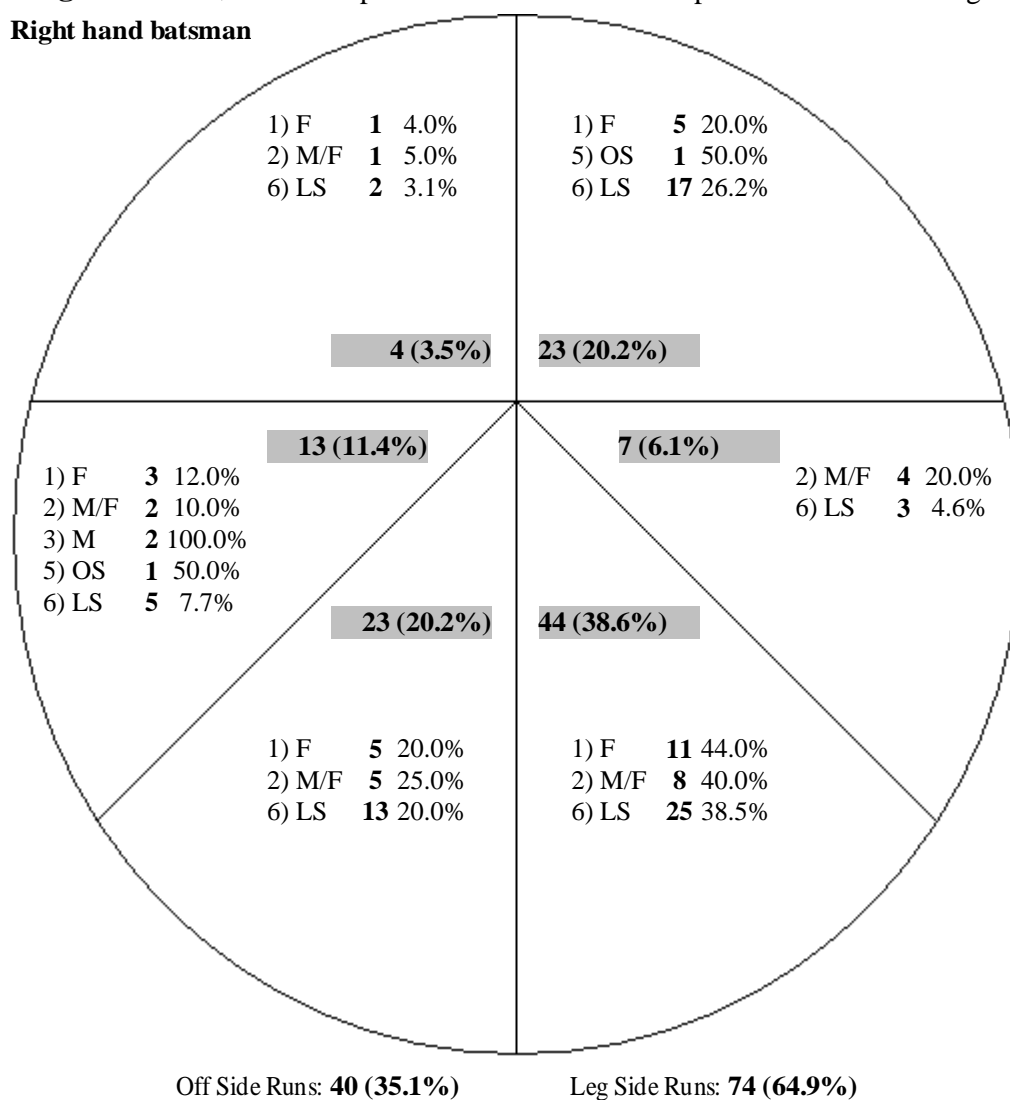

Games	Inn	Description	Batting	Best	50's	100's	Bowling	Best	Catches	R/Outs	Stumpings	Man of Match
4	4	Batsman	Right	72	1	0	Right Off Spin	3/60	0	1	0	0

**Batting Statistics** Team Ranking: 3 (13) Tour. Ranking: 19 (208)

## General Batting Stats

Action	Runs(Balls)	Average	Strike Rate	4's	6's	Times Out	Bowled	Caught	LBW	Run Out	Stumped	Other
1) Fast	25 (18)	25.0	139	1	1	1	0	1	0	0	0	0
2) Medium/Fast	20 (56)	10.0	36	1	1	2	0	1	0	1	0	0
3) Medium	2 (5)	-	40	0	0	0	0	0	0	0	0	0
5) Off Spin	2 (9)	2.0	22	0	0	1	0	0	1	0	0	0
6) Leg Spin	65 (94)	-	69	9	1	0	0	0	0	0	0	0
<b>Totals</b>	<b>114 (182)</b>	<b>28.5</b>	<b>63</b>	<b>11</b>	<b>3</b>	<b>4</b>	<b>0</b>	<b>2</b>	<b>1</b>	<b>1</b>	<b>0</b>	<b>0</b>

**Wagon Wheel** (Note: The spin is as the batsman would perceive the ball turning and NOT as per the bowler's action)

Right hand batsman

### Stats per 10 Overs

Over	Runs	Avg	S/R	T/Out
1-10	16 (19)	-	84	0
11-20	8 (47)	4.0	17	2
21-30	21 (49)	-	43	0
31-40	26 (41)	26.0	63	1
41-50	43 (26)	43.0	165	1
51+	0 (0)	-	0	0