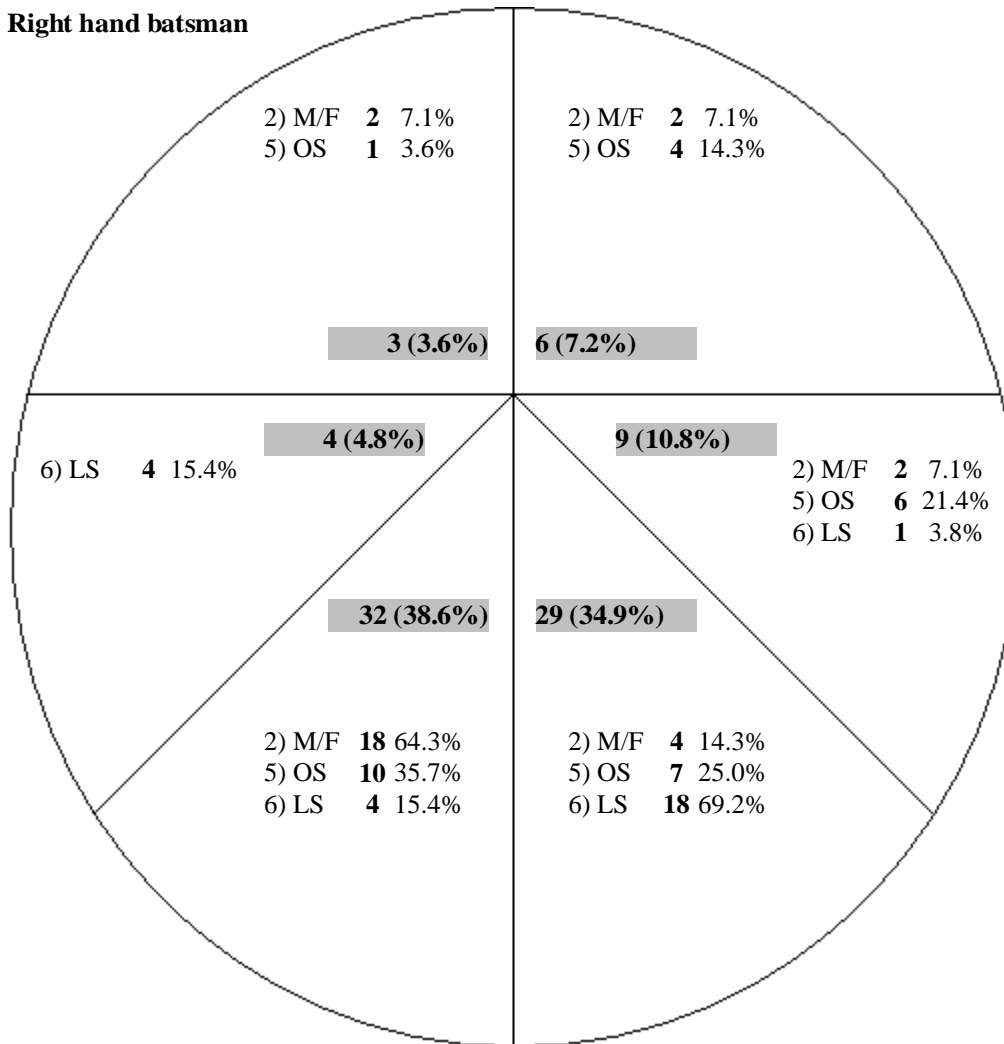

Games	Inn	Description	Batting	Best	50's	100's	Bowling	Best	Catches	R/Outs	Stumpings	Man of Match
4	4	Batsman	Right	38*	0	0	Right Medium	0/0	0	0	0	0

Batting Statistics Team Ranking: 4 (13) Tour. Ranking: 40 (208)

General Batting Stats

Action	Runs(Balls)	Average	Strike Rate	4's	6's	Times Out	Bowled	Caught	LBW	Run Out	Stumped	Other
2) Medium/Fast	28 (41)	28.0	68	1	2	1	0	1	0	0	0	0
3) Medium	0 (3)	-	0	0	0	0	0	0	0	0	0	0
5) Off Spin	28 (51)	28.0	55	4	0	1	1	0	0	0	0	0
6) Leg Spin	27 (38)	27.0	71	2	1	1	0	0	0	1	0	0
Totals	83 (133)	27.7	62	7	3	3	1	1	0	1	0	0

Wagon Wheel (Note: The spin is as the batsman would perceive the ball turning and NOT as per the bowler's action)

Right hand batsman

Off Side Runs: **39 (47.0%)**

Leg Side Runs: **44 (53.0%)**

Bowling Abbreviations