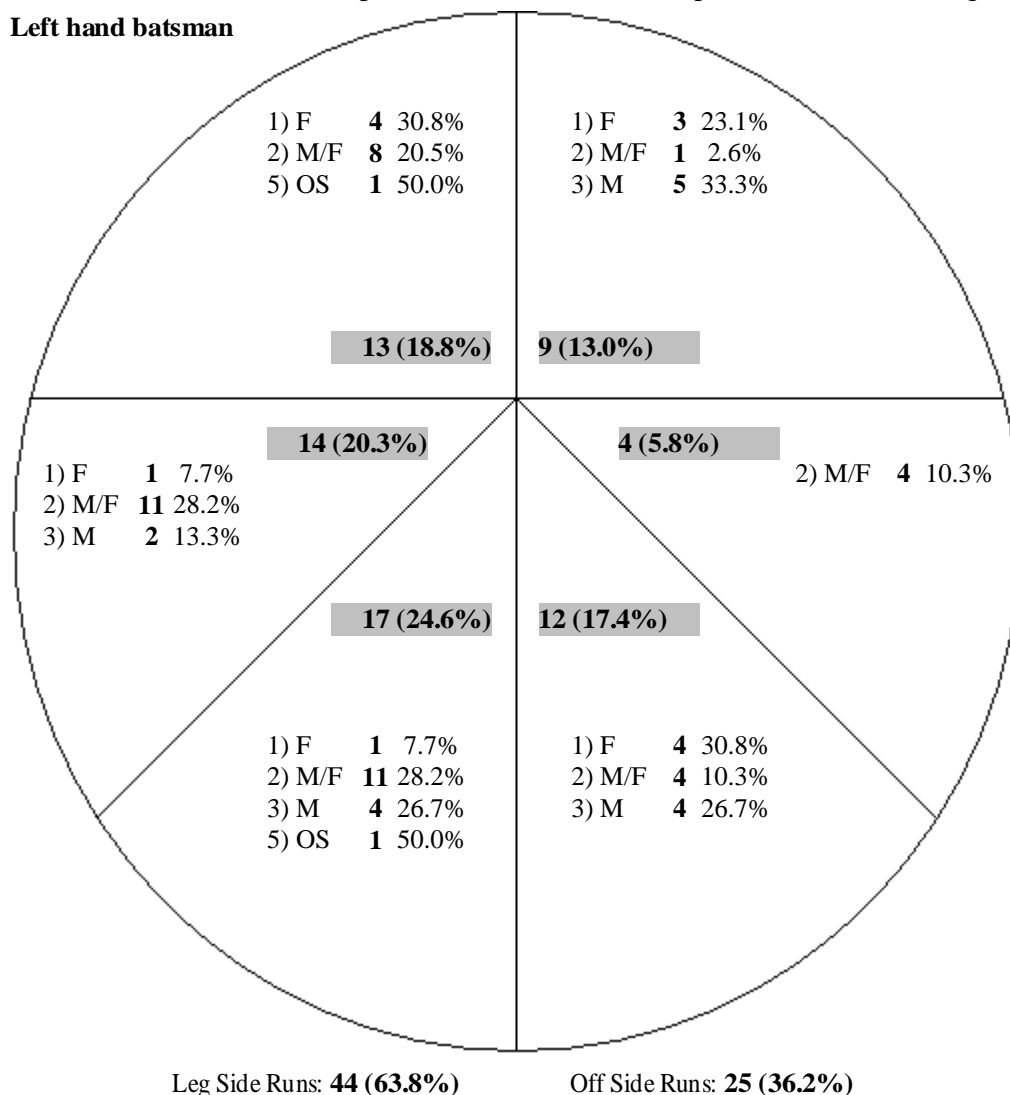

Games	Inn	Description	Batting	Best	50's	100's	Bowling	Best	Catches	R/Outs	Stumpings	Man of Match
4	4	Batsman	Left	18	0	0		0/0	1	0	0	0

**Batting Statistics** Team Ranking: 6 (13) Tour. Ranking: 54 (208)

## General Batting Stats

Action	Runs(Balls)	Average	Strike Rate	4's	6's	Times Out	Bowled	Caught	LBW	Run Out	Stumped	Other
1) Fast	13 (66)	-		20	0	0	0	0	0	0	0	0
2) Medium/Fast	39 (102)	19.5		38	4	0	2	0	2	0	0	0
3) Medium	15 (29)	15.0		52	2	0	1	0	1	0	0	0
5) Off Spin	2 (8)	2.0		25	0	0	1	0	1	0	0	0
<b>Totals</b>	<b>69 (205)</b>	<b>17.3</b>		<b>34</b>	<b>6</b>	<b>0</b>	<b>4</b>	<b>0</b>	<b>4</b>	<b>0</b>	<b>0</b>	<b>0</b>

**Wagon Wheel** (Note: The spin is as the batsman would perceive the ball turning and NOT as per the bowler's action)

Left hand batsman

### No. Times Runs Achieved

Runs	Times
0	0
1-9	0
10-19	4
20-29	0
30-39	0
40-49	0
50-74	0
75-99	0
100+	0