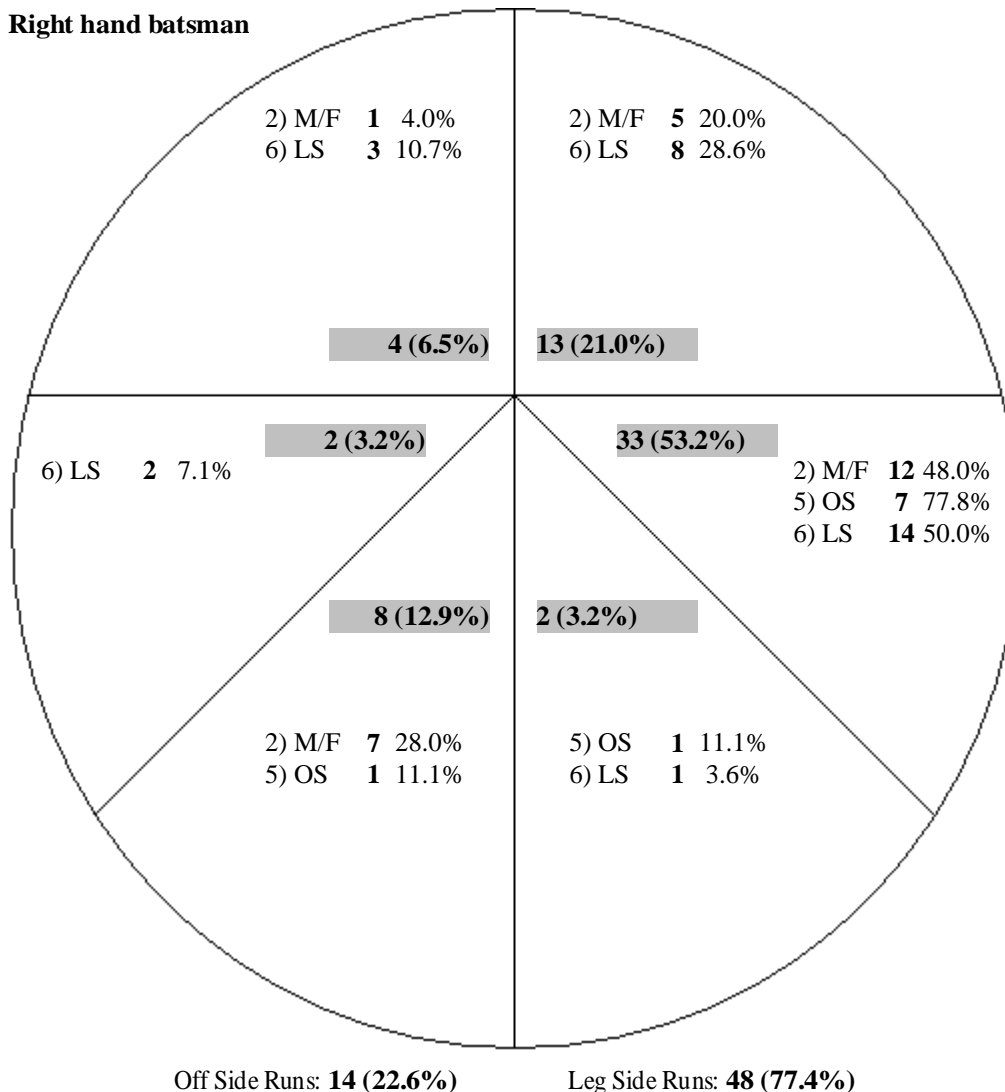

Games	Inn	Description	Batting	Best	50's	100's	Bowling	Best	Catches	R/Outs	Stumpings	Man of Match
3	3	Wicket-keeper	Right	29	0	0		0/0	1	1	0	0

Batting Statistics Team Ranking: 7 (13) Tour. Ranking: 60 (208)

General Batting Stats

Action	Runs(Balls)	Average	Strike Rate	4's	6's	Times Out	Bowled	Caught	LBW	Run Out	Stumped	Other
2) Medium/Fast	25 (49)	25.0		51	4	0	1	0	1	0	0	0
5) Off Spin	9 (18)	-		50	1	0	0	0	0	0	0	0
6) Leg Spin	28 (68)	14.0		41	3	0	2	0	2	0	0	0
Totals	62 (135)	20.7		46	8	0	3	0	3	0	0	0

Wagon Wheel (Note: The spin is as the batsman would perceive the ball turning and NOT as per the bowler's action)

Right hand batsman

Bowling Abbreviations

- 1) F = Fast
- 2) M/F = Medium Fast
- 3) M = Medium
- 4) S = Slow
- 5) OS = Off Spin
- 6) LS = Leg Spin

Backward Square Runs: 17 (27.4%)

Forward Square Runs: 45 (72.6%)

No. Times Runs Achieved

Runs	Times
0	0
1-9	1
10-19	0
20-29	2
30-39	0
40-49	0
50-74	0
75-99	0
100+	0

Stats per 10 Overs

Over	Runs	Avg	S/R	T/Out
1-10	0 (0)	-	0	0
11-20	4 (14)	-	29	0
21-30	25 (32)	25.0	78	1
31-40	1 (19)	-	5	0
41-50	15 (41)	15.0	37	1
51+	17 (29)	17.0	59	1