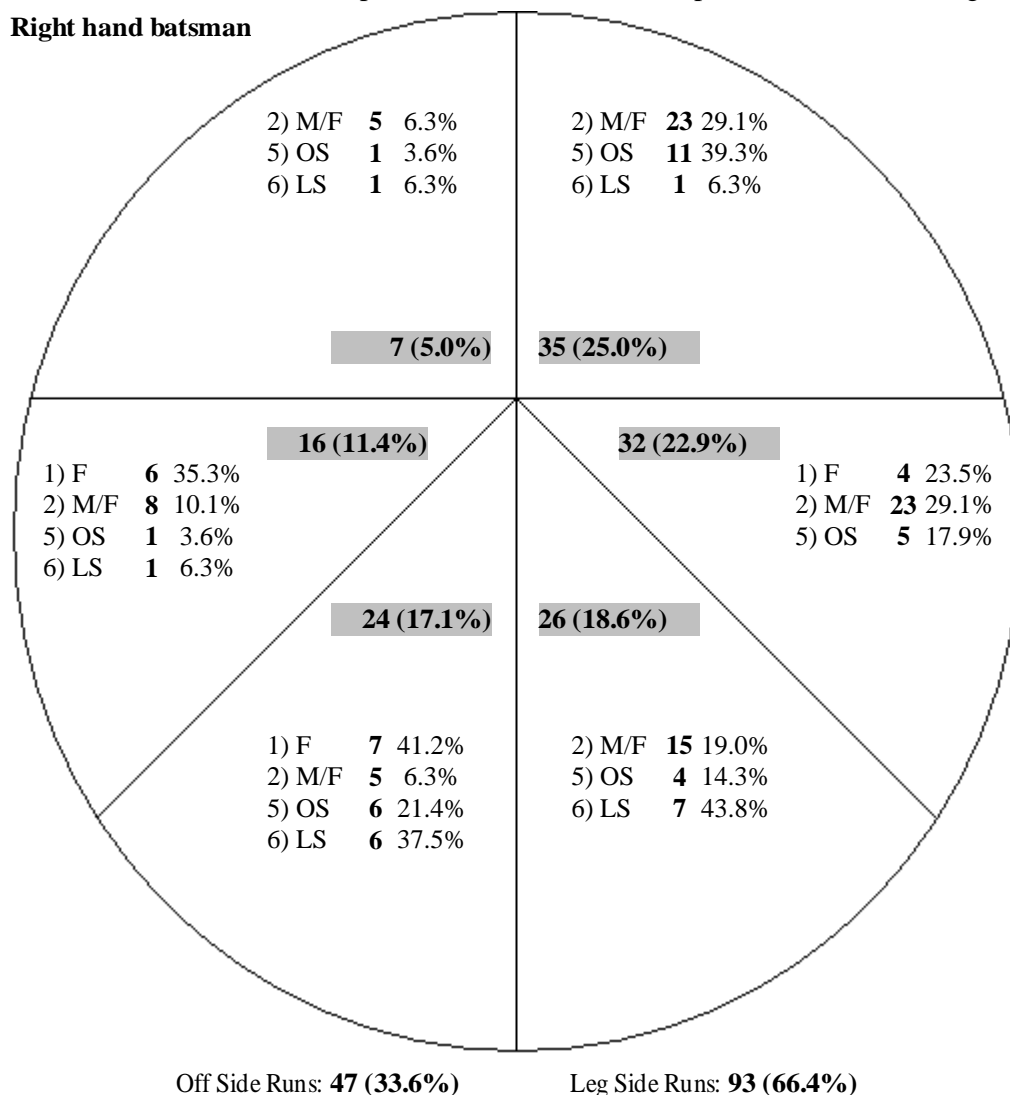

Games	Inn	Description	Batting	Best	50's	100's	Bowling	Best	Catches	R/Outs	Stumpings	Man of Match
4	5	Wicket-keeper	Right	57*	1	0	Right Leg Spin	0/0	1	0	0	0

**Batting Statistics** Team Ranking: 2 (13) Tour. Ranking: 11 (208)

## General Batting Stats

Action	Runs(Balls)	Average	Strike Rate	4's	6's	Times Out	Bowled	Caught	LBW	Run Out	Stumped	Other
1) Fast	17 (10)	-	170	2	1	0	0	0	0	0	0	0
2) Medium/Fast	79 (95)	26.3	83	1	5	3	1	1	1	0	0	0
5) Off Spin	28 (46)	-	61	2	0	0	0	0	0	0	0	0
6) Leg Spin	16 (49)	16.0	33	1	0	1	0	0	0	1	0	0
<b>Totals</b>	<b>140 (200)</b>	<b>35.0</b>	<b>70</b>	<b>6</b>	<b>6</b>	<b>4</b>	<b>1</b>	<b>1</b>	<b>1</b>	<b>1</b>	<b>0</b>	<b>0</b>

**Wagon Wheel** (Note: The spin is as the batsman would perceive the ball turning and NOT as per the bowler's action)

Right hand batsman

### Stats per 10 Overs

Over	Runs	Avg	S/R	T/Out
1-10	13 (13)	6.5	100	2
11-20	58 (71)	-	82	0
21-30	32 (61)	32.0	52	1
31-40	25 (40)	25.0	63	1
41-50	12 (15)	-	80	0
51+	0 (0)	-	0	0