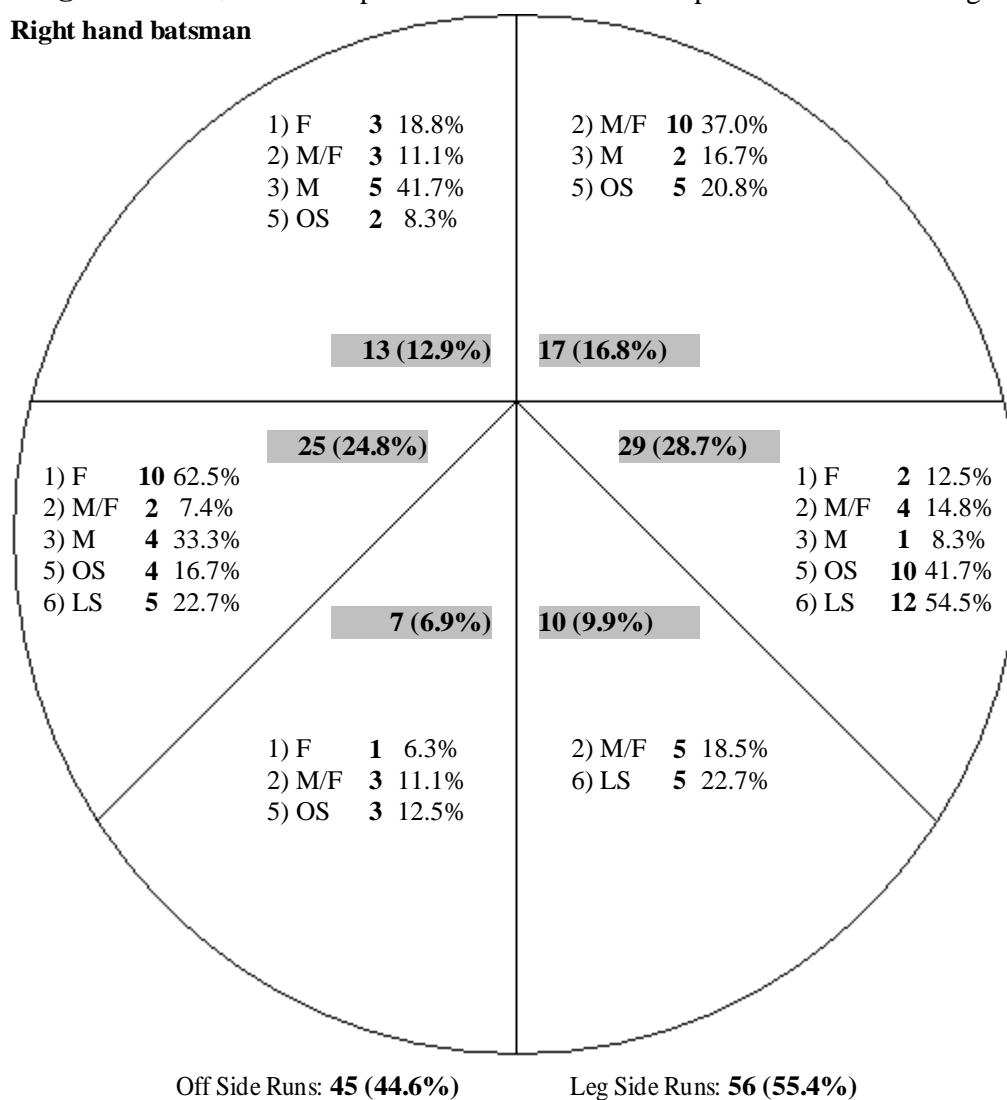

Games	Inn	Description	Batting	Best	50's	100's	Bowling	Best	Catches	R/Outs	Stumpings	Man of Match
3	4	Batsman	Right	51	1	0	Right Off Spin	1/11	1	1	0	0

Batting Statistics Team Ranking: 1 (13) Tour. Ranking: 26 (208)

General Batting Stats

Action	Runs(Balls)	Average	Strike Rate	4's	6's	Times Out	Bowled	Caught	LBW	Run Out	Stumped	Other
1) Fast	16 (32)	16.0	50	1	0	1	0	1	0	0	0	0
2) Medium/Fast	27 (38)	27.0	71	0	1	1	0	1	0	0	0	0
3) Medium	12 (21)	12.0	57	2	0	1	0	1	0	0	0	0
5) Off Spin	24 (37)	24.0	65	3	0	1	0	1	0	0	0	0
6) Leg Spin	22 (26)	-	85	2	2	0	0	0	0	0	0	0
Totals	101 (154)	25.3	66	8	3	4	0	4	0	0	0	0

Wagon Wheel (Note: The spin is as the batsman would perceive the ball turning and NOT as per the bowler's action)

Right hand batsman

Bowling Abbreviations

- 1) F = Fast
- 2) M/F = Medium Fast
- 3) M = Medium
- 4) S = Slow
- 5) OS = Off Spin
- 6) LS = Leg Spin

Backward Square Runs: 30 (29.7%)

Forward Square Runs: 71 (70.3%)

No. Times Runs Achieved

Runs	Times
0	0
1-9	1
10-19	1
20-29	0
30-39	1
40-49	0
50-74	1
75-99	0
100+	0

Stats per 10 Overs

Over	Runs	Avg	S/R	T/Out
1-10	11 (33)	11.0	33	1
11-20	7 (9)	7.0	78	1
21-30	20 (34)	-	59	0
31-40	31 (45)	31.0	69	1
41-50	27 (27)	-	100	0
51+	5 (6)	5.0	83	1