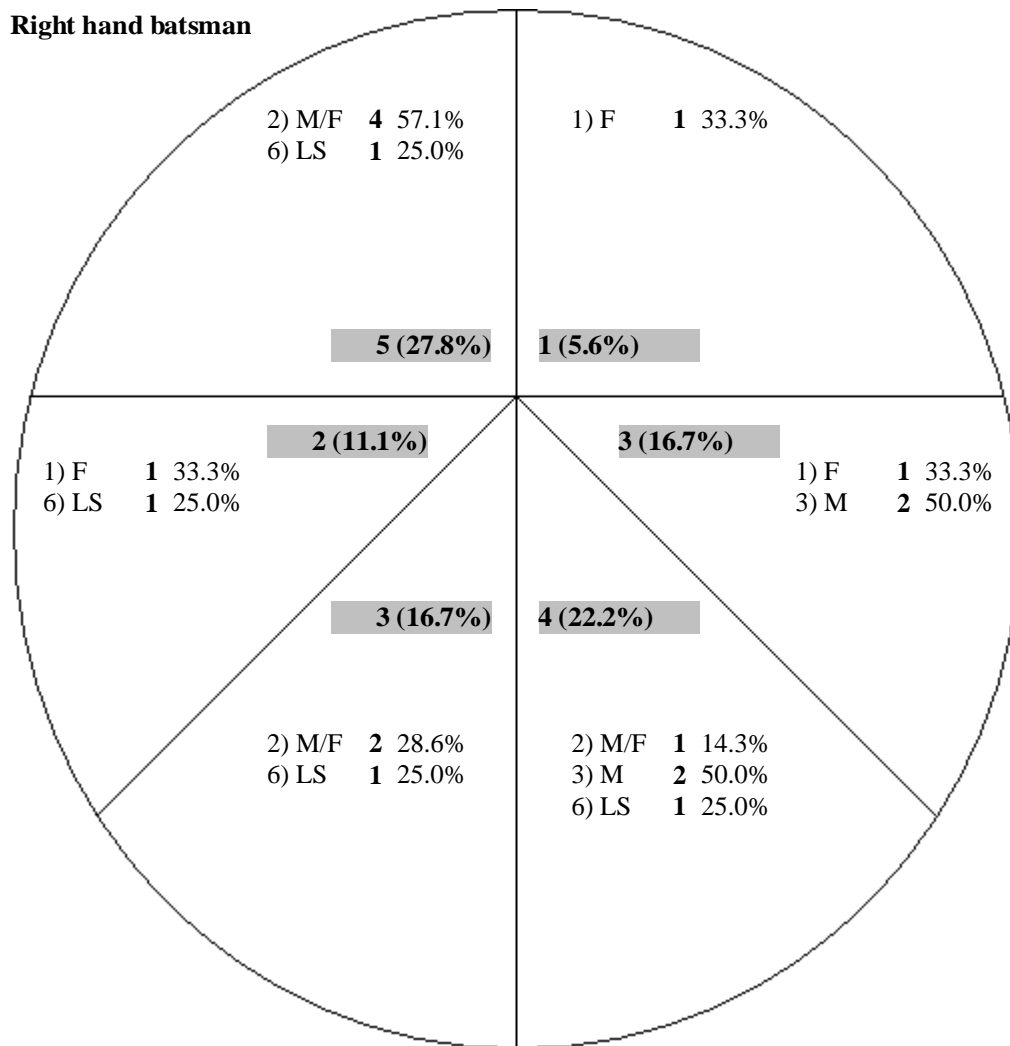

Games	Inn	Description	Batting	Best	50's	100's	Bowling	Best	Catches	R/Outs	Stumpings	Man of Match
2	3	All Rounder	Right	10	0	0	Right Medium	0/0	0	0	0	0

Batting Statistics Team Ranking: 10 (13) Tour. Ranking: 136 (208)

General Batting Stats

Action	Runs(Balls)	Average	Strike Rate	4's	6's	Times Out	Bowled	Caught	LBW	Run Out	Stumped	Other
1) Fast	3 (34)	3.0	9	0	0	1	0	0	0	1	0	0
2) Medium/Fast	7 (52)	7.0	13	0	0	1	0	1	0	0	0	0
3) Medium	4 (9)	-	44	0	0	0	0	0	0	0	0	0
6) Leg Spin	4 (18)	4.0	22	0	0	1	0	0	0	0	1	0
Totals	18 (113)	6.0	16	0	0	3	0	1	0	1	1	0

Wagon Wheel (Note: The spin is as the batsman would perceive the ball turning and NOT as per the bowler's action)

Right hand batsman

Bowling Abbreviations

- 1) F = Fast
- 2) M/F = Medium Fast
- 3) M = Medium
- 4) S = Slow
- 5) OS = Off Spin
- 6) LS = Leg Spin

Backward Square Runs: **6 (33.3%)**

Forward Square Runs: **12 (66.7%)**

No. Times Runs Achieved

Runs	Times
0	1
1-9	1
10-19	1
20-29	0
30-39	0
40-49	0
50-74	0
75-99	0
100+	0

Stats per 10 Overs

Over	Runs	Avg	S/R	T/Out
1-10	5 (36)	-	14	0
11-20	3 (24)	1.5	13	2
21-30	0 (1)	-	0	0
31-40	3 (28)	-	11	0
41-50	7 (24)	7.0	29	1
51+	0 (0)	-	0	0