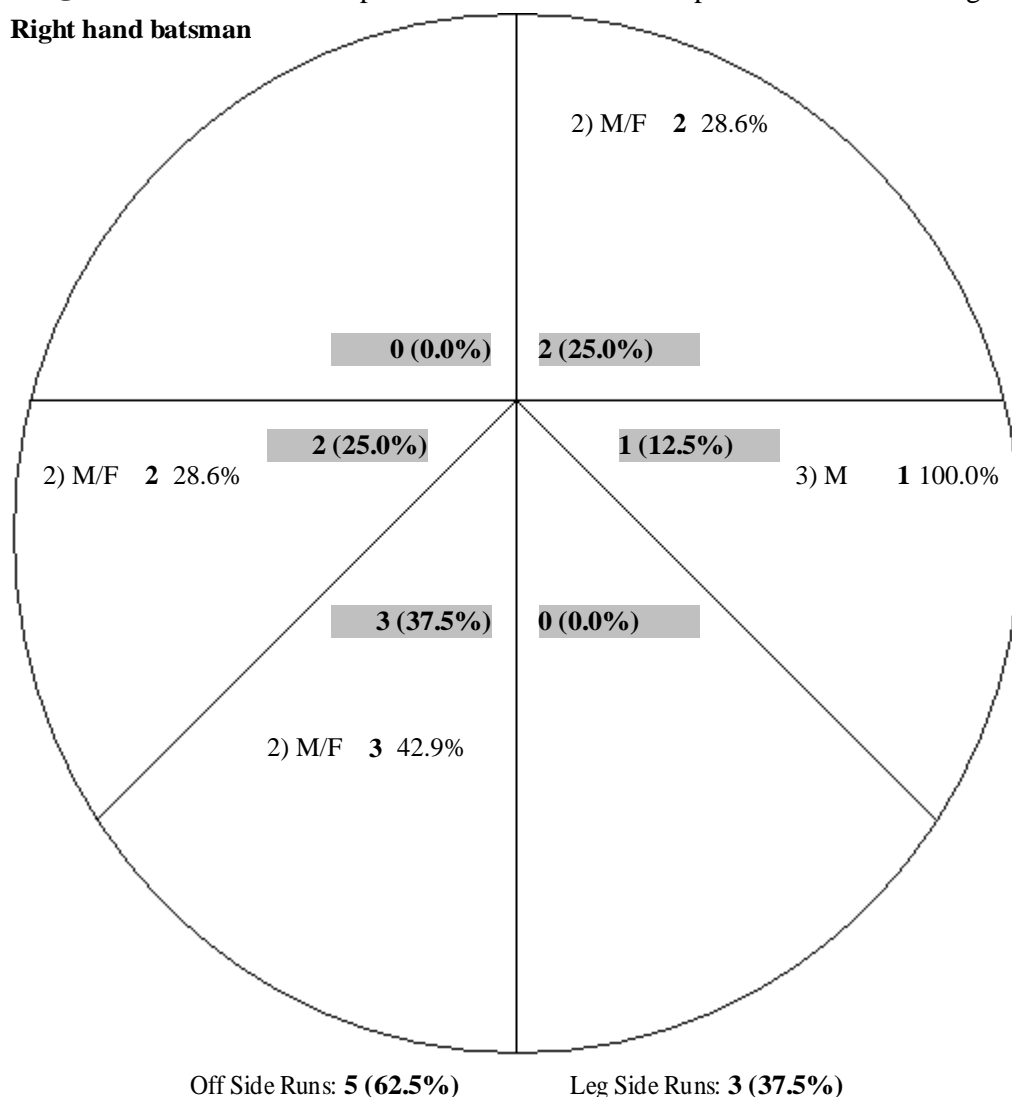

Games	Inn	Description	Batting	Best	50's	100's	Bowling	Best	Catches	R/Outs	Stumpings	Man of Match
3	3	All Rounder	Right	6	0	0	Right Medium/Fast	4/24	1	1	0	0

Batting Statistics Team Ranking: 11 (13) Tour. Ranking: 169 (208)

General Batting Stats

Action	Runs(Balls)	Average	Strike Rate	4's	6's	Times Out	Bowled	Caught	LBW	Run Out	Stumped	Other
2) Medium/Fast	7 (47)	7.0		15	0	0	1	1	0	0	0	0
3) Medium	1 (12)	1.0		8	0	0	1	0	1	0	0	0
5) Off Spin	0 (2)	0.0		0	0	0	1	1	0	0	0	0
Totals	8 (61)	2.7		13	0	0	3	2	1	0	0	0

Wagon Wheel (Note: The spin is as the batsman would perceive the ball turning and NOT as per the bowler's action)

Right hand batsman

Bowling Abbreviations

- 1) F = Fast
- 2) M/F = Medium Fast
- 3) M = Medium
- 4) S = Slow
- 5) OS = Off Spin
- 6) LS = Leg Spin

Backward Square Runs: **2 (25.0%)**

Forward Square Runs: **6 (75.0%)**

No. Times Runs Achieved

Runs	Times
0	1
1-9	2
10-19	0
20-29	0
30-39	0
40-49	0
50-74	0
75-99	0
100+	0

Stats per 10 Overs

Over	Runs	Avg	S/R	T/Out
1-10	0 (0)	-	0	0
11-20	2 (34)	1.0	6	2
21-30	0 (0)	-	0	0
31-40	0 (0)	-	0	0
41-50	4 (19)	-	21	0
51+	2 (8)	2.0	25	1