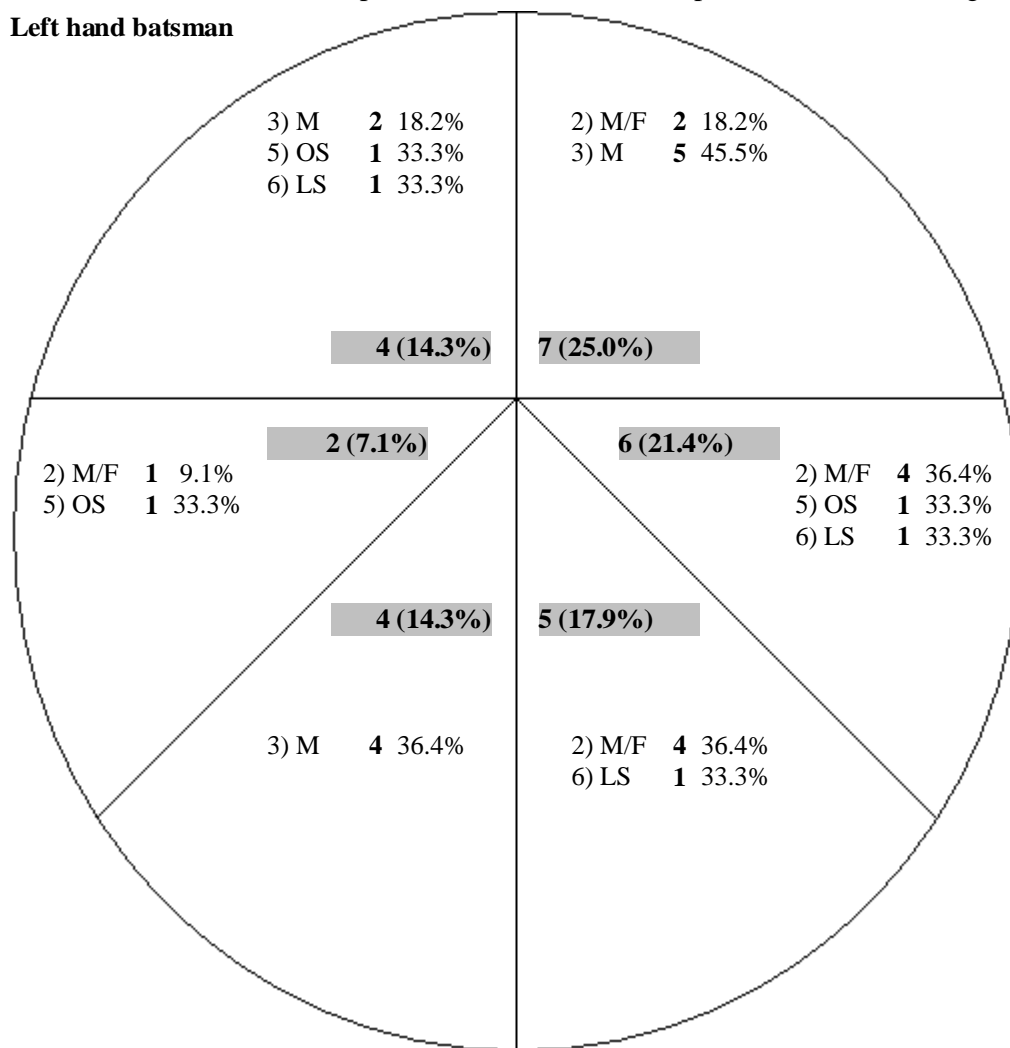

Games	Inn	Description	Batting	Best	50's	100's	Bowling	Best	Catches	R/Outs	Stumpings	Man of Match
3	4	Batsman	Left	16*	0	0	Left Leg Spin	0/0	1	0	0	0

## Batting Statistics

Team Ranking: 7 (13)

Tour. Ranking: 114 (208)

### General Batting Stats

Action	Runs(Balls)	Average	Strike Rate	4's	6's	Times Out	Bowled	Caught	LBW	Run Out	Stumped	Other
2) Medium/Fast	11 (46)	5.5	24	0	0	2	2	0	0	0	0	0
3) Medium	11 (40)	11.0	28	2	0	1	0	1	0	0	0	0
5) Off Spin	3 (27)	-	11	0	0	0	0	0	0	0	0	0
6) Leg Spin	3 (11)	-	27	0	0	0	0	0	0	0	0	0
<b>Totals</b>	<b>28 (124)</b>	<b>9.3</b>	<b>23</b>	<b>2</b>	<b>0</b>	<b>3</b>	<b>2</b>	<b>1</b>	<b>0</b>	<b>0</b>	<b>0</b>	<b>0</b>

**Wagon Wheel** (Note: The spin is as the batsman would perceive the ball turning and NOT as per the bowler's action)

Left hand batsman