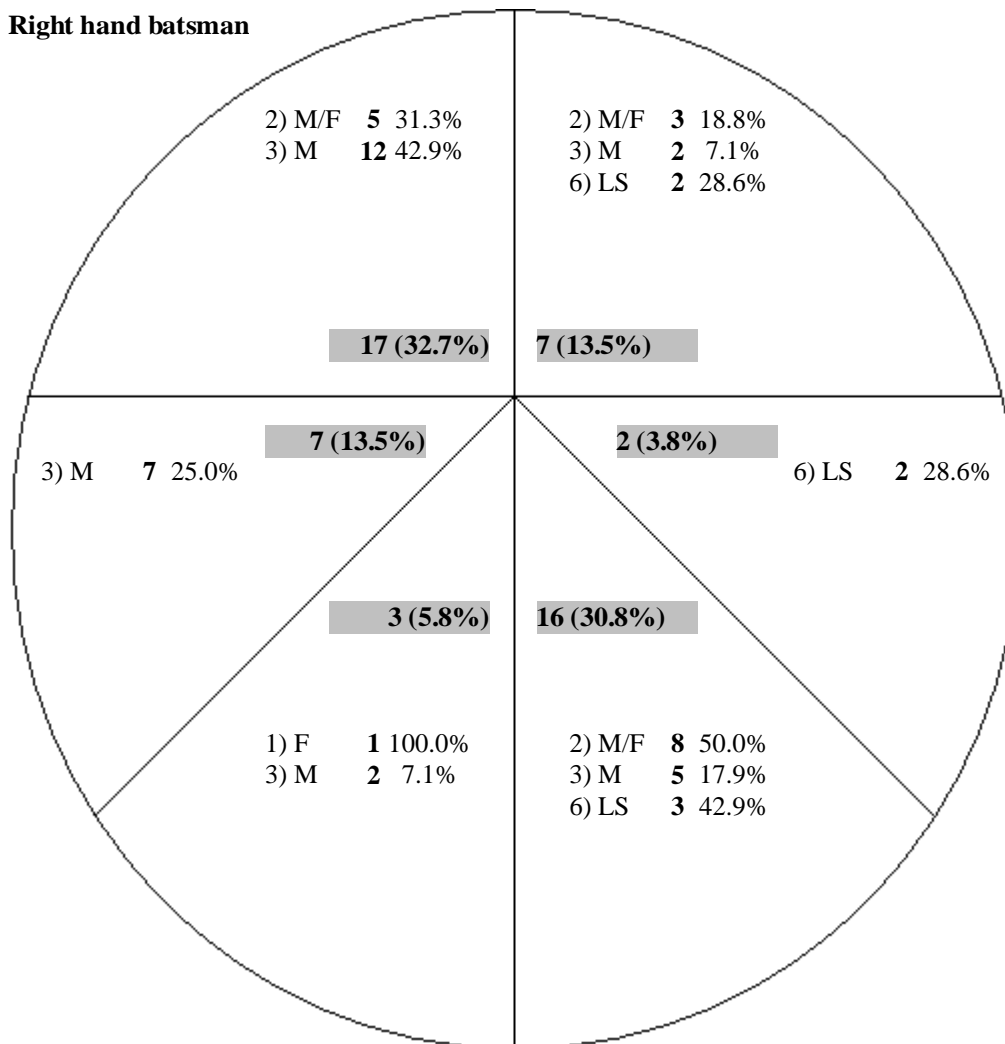

Games	Inn	Description	Batting	Best	50's	100's	Bowling	Best	Catches	R/Outs	Stumpings	Man of Match
4	4	All Rounder	Right	21*	0	0	Right Medium	0/0	0	0	0	0

Batting Statistics Team Ranking: 6 (13) Tour. Ranking: 76 (208)

General Batting Stats

Action	Runs(Balls)	Average	Strike Rate	4's	6's	Times Out	Bowled	Caught	LBW	Run Out	Stumped	Other
1) Fast	1 (8)	-		13	0	0	0	0	0	0	0	0
2) Medium/Fast	16 (52)	-		31	1	0	0	0	0	0	0	0
3) Medium	28 (73)	28.0		38	1	0	1	0	1	0	0	0
6) Leg Spin	7 (19)	3.5		37	0	0	2	0	0	0	1	1
Totals	52 (152)	17.3		34	2	0	3	0	1	0	1	0

Wagon Wheel (Note: The spin is as the batsman would perceive the ball turning and NOT as per the bowler's action)

Right hand batsman

Off Side Runs: 27 (51.9%)

Leg Side Runs: 25 (48.1%)

Bowling Abbreviations

Stats per 10 Overs

Over	Runs	Avg	S/R	T/Out
1-10	18 (56)	-	32	0
11-20	16 (36)	8.0	44	2
21-30	0 (0)	-	0	0
31-40	7 (37)	-	19	0
41-50	11 (23)	11.0	48	1
51+	0 (0)	-	0	0