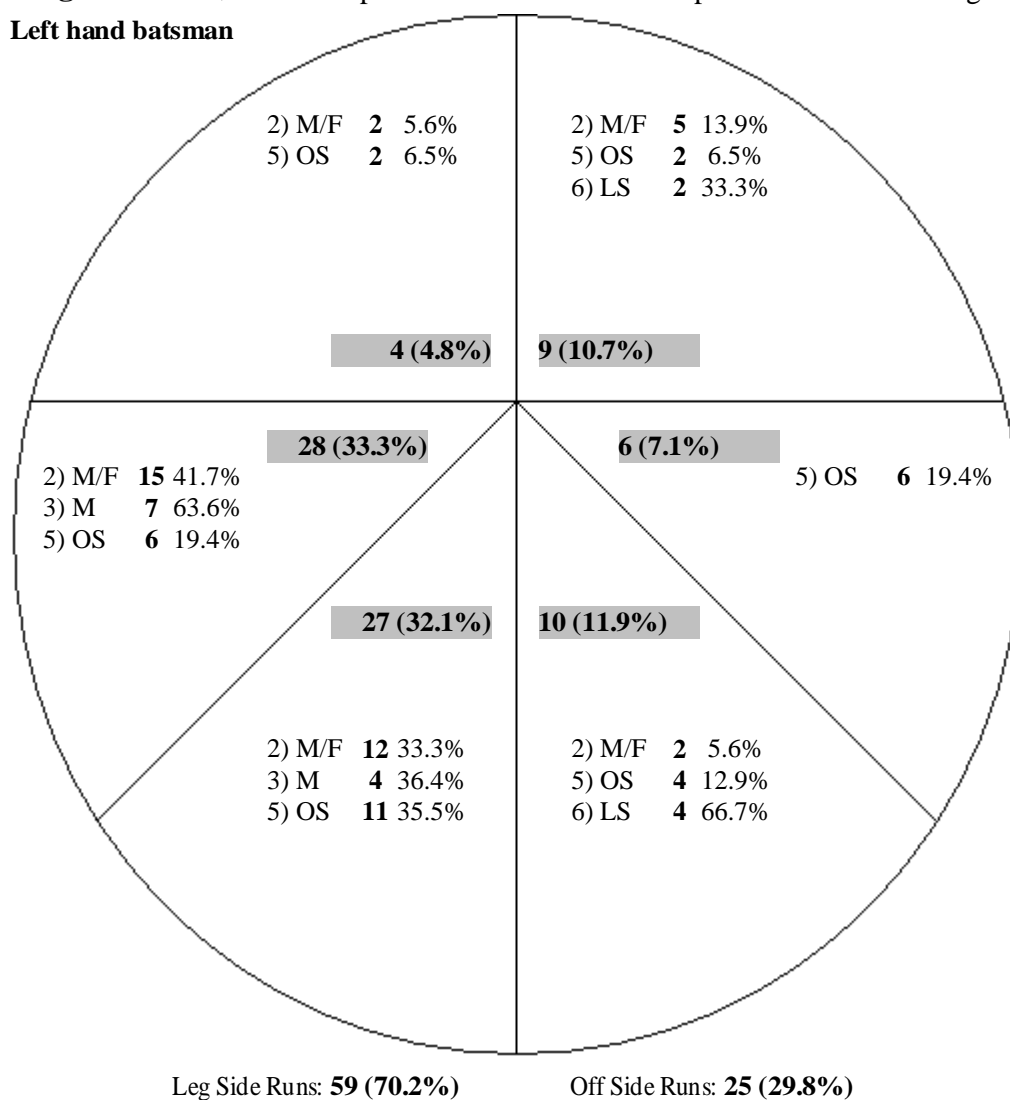

Games	Inn	Description	Batting	Best	50's	100's	Bowling	Best	Catches	R/Outs	Stumpings	Man of Match
4	4	All Rounder	Left	36	0	0	Right Off Spin	0/0	2	0	0	0

Batting Statistics Team Ranking: 2 (13) Tour. Ranking: 37 (208)

General Batting Stats

Action	Runs(Balls)	Average	Strike Rate	4's	6's	Times Out	Bowled	Caught	LBW	Run Out	Stumped	Other
1) Fast	0 (3)	0.0		0	0	0	1	1	0	0	0	0
2) Medium/Fast	36 (48)	18.0		75	5	0	2	0	1	0	1	0
3) Medium	11 (7)	11.0		157	2	0	1	0	1	0	0	0
5) Off Spin	31 (43)	-		72	3	1	0	0	0	0	0	0
6) Leg Spin	6 (11)	-		55	1	0	0	0	0	0	0	0
Totals	84 (112)	21.0		75	11	1	4	1	2	0	1	0

Wagon Wheel (Note: The spin is as the batsman would perceive the ball turning and NOT as per the bowler's action)

Left hand batsman

Bowling Abbreviations

- 1) F = Fast
- 2) M/F = Medium Fast
- 3) M = Medium
- 4) S = Slow
- 5) OS = Off Spin
- 6) LS = Leg Spin

Backward Square Runs: **13 (15.5%)**

Forward Square Runs: **71 (84.5%)**

No. Times Runs Achieved

Runs	Times
0	1
1-9	0
10-19	1
20-29	0
30-39	2
40-49	0
50-74	0
75-99	0
100+	0

Stats per 10 Overs

Over	Runs	Avg	S/R	T/Out
1-10	17 (14)	8.5	121	2
11-20	8 (20)	-	40	0
21-30	40 (51)	-	78	0
31-40	19 (27)	9.5	70	2
41-50	0 (0)	-	0	0
51+	0 (0)	-	0	0