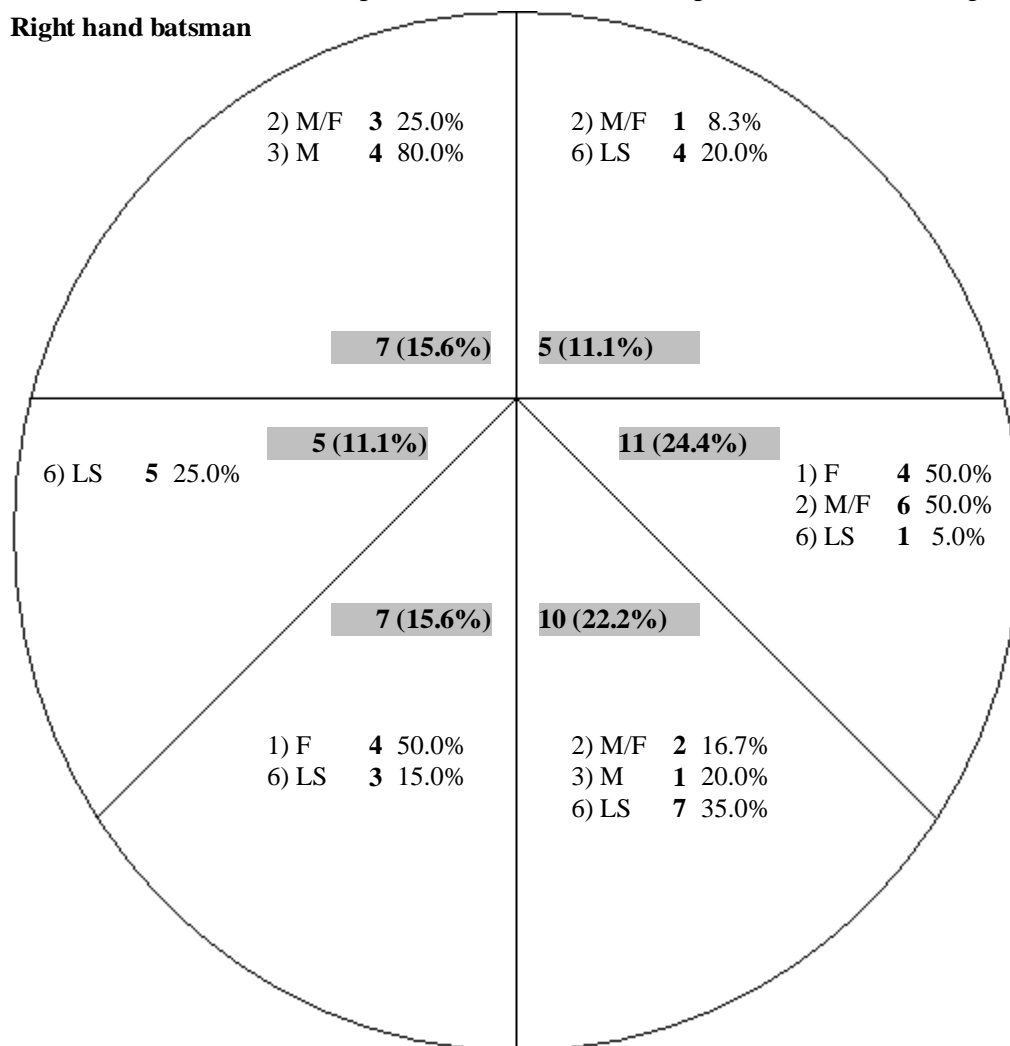

Games	Inn	Description	Batting	Best	50's	100's	Bowling	Best	Catches	R/Outs	Stumpings	Man of Match
4	2	All Rounder	Right	32*	0	0	Right Medium/Fast	0/0	1	0	0	0

Batting Statistics Team Ranking: 6 (13) Tour. Ranking: 80 (208)

General Batting Stats

Action	Runs(Balls)	Average	Strike Rate	4's	6's	Times Out	Bowled	Caught	LBW	Run Out	Stumped	Other
1) Fast	8 (6)	-		133	2	0	0	0	0	0	0	0
2) Medium/Fast	12 (14)	12.0		86	0	1	1	0	1	0	0	0
3) Medium	5 (14)	-		36	1	0	0	0	0	0	0	0
6) Leg Spin	20 (58)	-		34	1	0	0	0	0	0	0	0
Totals	45 (92)	45.0		49	4	1	1	0	1	0	0	0

Wagon Wheel (Note: The spin is as the batsman would perceive the ball turning and NOT as per the bowler's action)

Right hand batsman

Off Side Runs: 19 (42.2%)

Leg Side Runs: 26 (57.8%)

Bowling Abbreviations

- 1) F = Fast
- 2) M/F = Medium Fast
- 3) M = Medium
- 4) S = Slow
- 5) OS = Off Spin
- 6) LS = Leg Spin

Backward Square Runs: 12 (26.7%)

Forward Square Runs: 33 (73.3%)

No. Times Runs Achieved

Runs	Times
0	0
1-9	0
10-19	1
20-29	0
30-39	1
40-49	0
50-74	0
75-99	0
100+	0