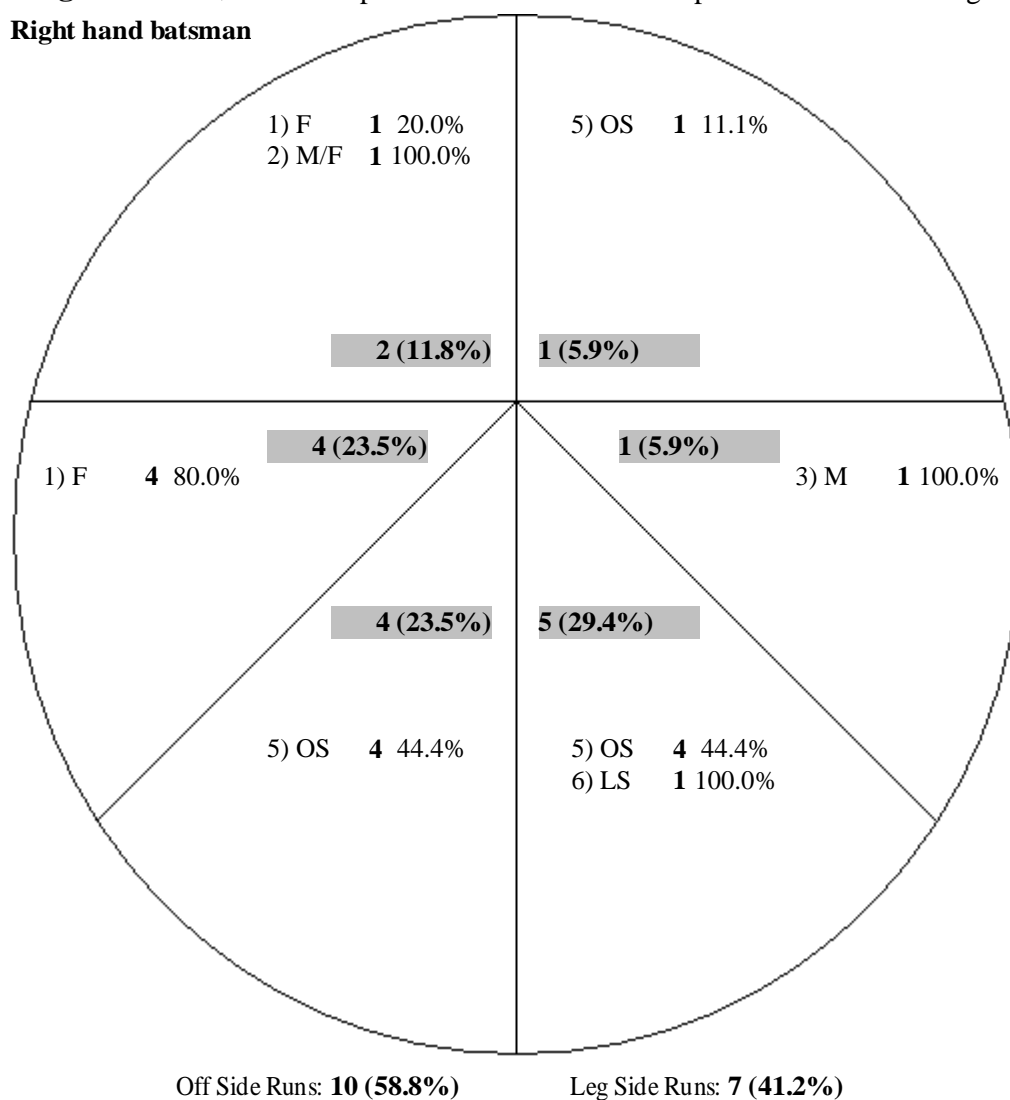

Games	Inn	Description	Batting	Best	50's	100's	Bowling	Best	Catches	R/Outs	Stumpings	Man of Match
3	4		Right	10*	0	0	Right Off Spin	0/0	0	0	0	0

**Batting Statistics** Team Ranking: 6 (13) Tour. Ranking: 138 (208)

## General Batting Stats

Action	Runs(Balls)	Average	Strike Rate	4's	6's	Times Out	Bowled	Caught	LBW	Run Out	Stumped	Other
1) Fast	5 (15)	5.0	33	1	0	1	0	1	0	0	0	0
2) Medium/Fast	1 (14)	1.0	7	0	0	1	1	0	0	0	0	0
3) Medium	1 (2)	-	50	0	0	0	0	0	0	0	0	0
5) Off Spin	9 (25)	-	36	1	0	0	0	0	0	0	0	0
6) Leg Spin	1 (16)	1.0	6	0	0	1	0	0	0	0	1	0
<b>Totals</b>	<b>17 (72)</b>	<b>5.7</b>	<b>24</b>	<b>2</b>	<b>0</b>	<b>3</b>	<b>1</b>	<b>1</b>	<b>0</b>	<b>0</b>	<b>1</b>	<b>0</b>

**Wagon Wheel** (Note: The spin is as the batsman would perceive the ball turning and NOT as per the bowler's action)

Right hand batsman

### Stats per 10 Overs

Over	Runs	Avg	S/R	T/Out
1-10	2 (11)	2.0	18	1
11-20	5 (20)	5.0	25	1
21-30	10 (40)	-	25	0
31-40	0 (1)	0.0	0	1
41-50	0 (0)	-	0	0
51+	0 (0)	-	0	0