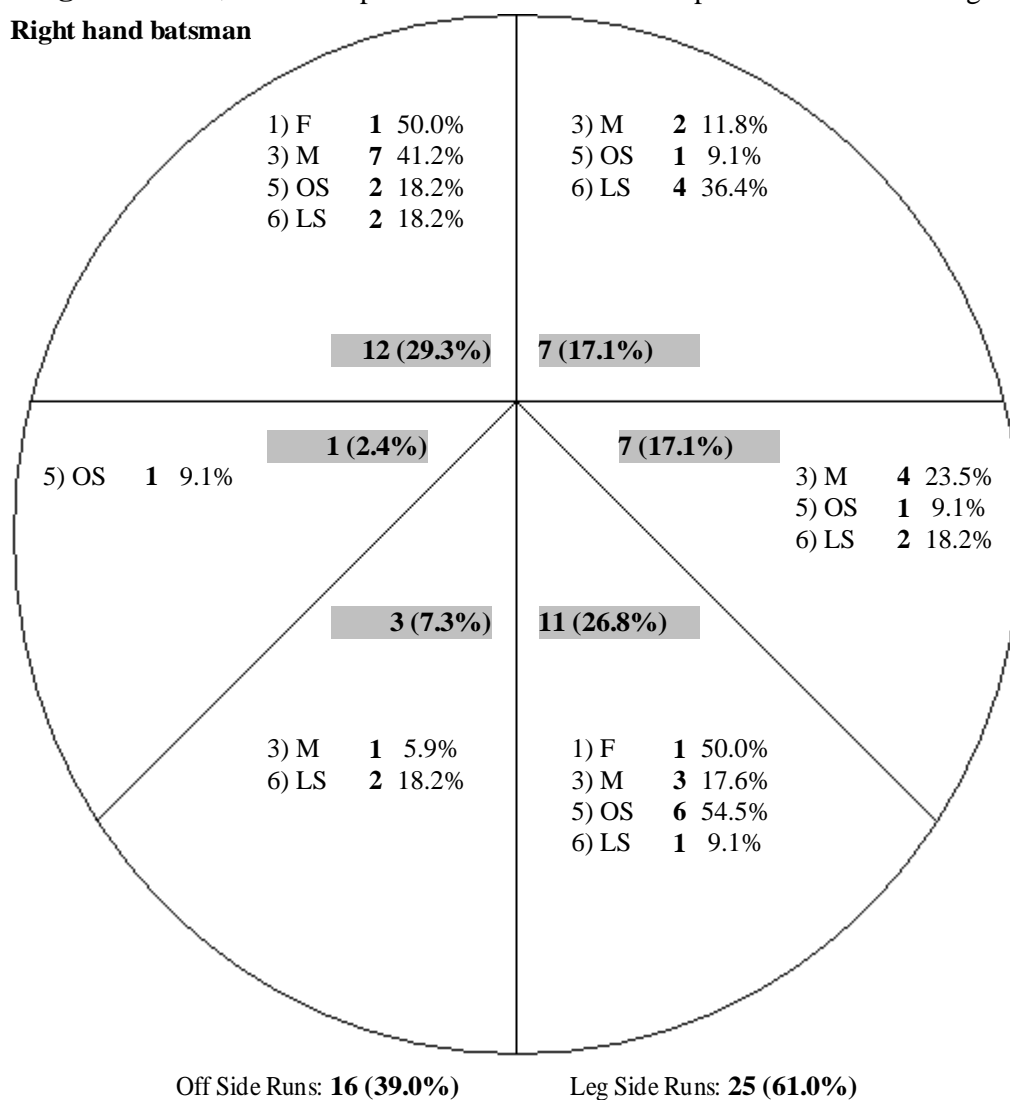

Games	Inn	Description	Batting	Best	50's	100's	Bowling	Best	Catches	R/Outs	Stumpings	Man of Match
3	2	Wicket-keeper	Right	26*	0	0	Medium	0/0	0	0	0	0

Batting Statistics Team Ranking: 3 (13) Tour. Ranking: 82 (208)

General Batting Stats

Action	Runs(Balls)	Average	Strike Rate	4's	6's	Times Out	Bowled	Caught	LBW	Run Out	Stumped	Other
1) Fast	2 (4)	-	50	0	0	0	0	0	0	0	0	0
2) Medium/Fast	0 (3)	-	0	0	0	0	0	0	0	0	0	0
3) Medium	17 (20)	-	85	2	0	0	0	0	0	0	0	0
5) Off Spin	11 (22)	11.0	50	1	0	1	0	1	0	0	0	0
6) Leg Spin	11 (45)	-	24	0	0	0	0	0	0	0	0	0
Totals	41 (94)	41.0	44	3	0	1	0	1	0	0	0	0

Wagon Wheel (Note: The spin is as the batsman would perceive the ball turning and NOT as per the bowler's action)

Right hand batsman

Bowling Abbreviations

- 1) F = Fast
- 2) M/F = Medium Fast
- 3) M = Medium
- 4) S = Slow
- 5) OS = Off Spin
- 6) LS = Leg Spin

Backward Square Runs: 19 (46.3%)

Forward Square Runs: 22 (53.7%)

No. Times Runs Achieved

Runs	Times
0	0
1-9	0
10-19	1
20-29	1
30-39	0
40-49	0
50-74	0
75-99	0
100+	0

Stats per 10 Overs

Over	Runs	Avg	S/R	T/Out
1-10	0 (0)	-	0	0
11-20	0 (7)	-	0	0
21-30	15 (36)	-	42	0
31-40	7 (28)	7.0	25	1
41-50	19 (23)	-	83	0
51+	0 (0)	-	0	0