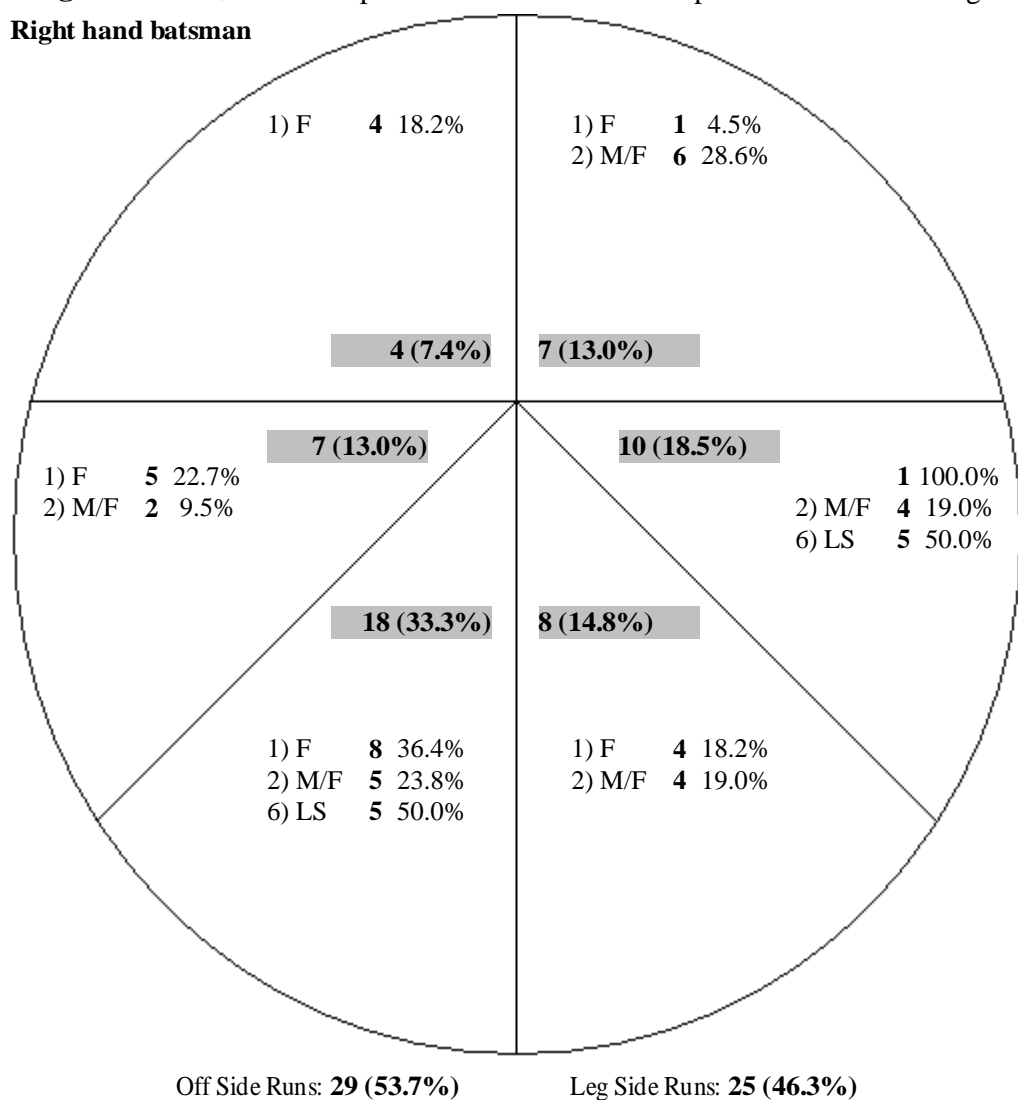

# Batting Profile of 'Aubrey Ferreira'

Date Printed: 20 Dec 2010 League: Coca Cola Khaya Majola U19 Week

Season: 2010

Team: Border U19

**General Information** Team Pts Ranking: 8 (13) Tour. Pts Ranking: T 152 (208) (From 17 Dec 2010 to 19 Dec 2010)

Games	Inn	Description	Batting	Best	50's	100's	Bowling	Best	Catches	R/Outs	Stumpings	Man of Match
4	5		Right	30	0	0	Left Leg Spin	3/21	1	0	0	0

**Batting Statistics** Team Ranking: 7 (13) Tour. Ranking: 87 (208)

## General Batting Stats

Action	Runs(Balls)	Average	Strike Rate	4's	6's	Times Out	Bowled	Caught	LBW	Run Out	Stumped	Other
	1 (10)	1.0		10	0	0	1	0	0	1	0	0
1) Fast	22 (24)	-		92	5	0	0	0	0	0	0	0
2) Medium/Fast	21 (27)	21.0		78	4	0	1	0	1	0	0	0
3) Medium	0 (7)	0.0		0	0	0	1	0	0	1	0	0
6) Leg Spin	10 (31)	5.0		32	1	0	2	0	1	0	1	0
<b>Totals</b>	<b>54 (99)</b>	<b>10.8</b>		<b>55</b>	<b>10</b>	<b>0</b>	<b>5</b>	<b>0</b>	<b>2</b>	<b>2</b>	<b>1</b>	<b>0</b>

**Wagon Wheel** (Note: The spin is as the batsman would perceive the ball turning and NOT as per the bowler's action)

Right hand batsman