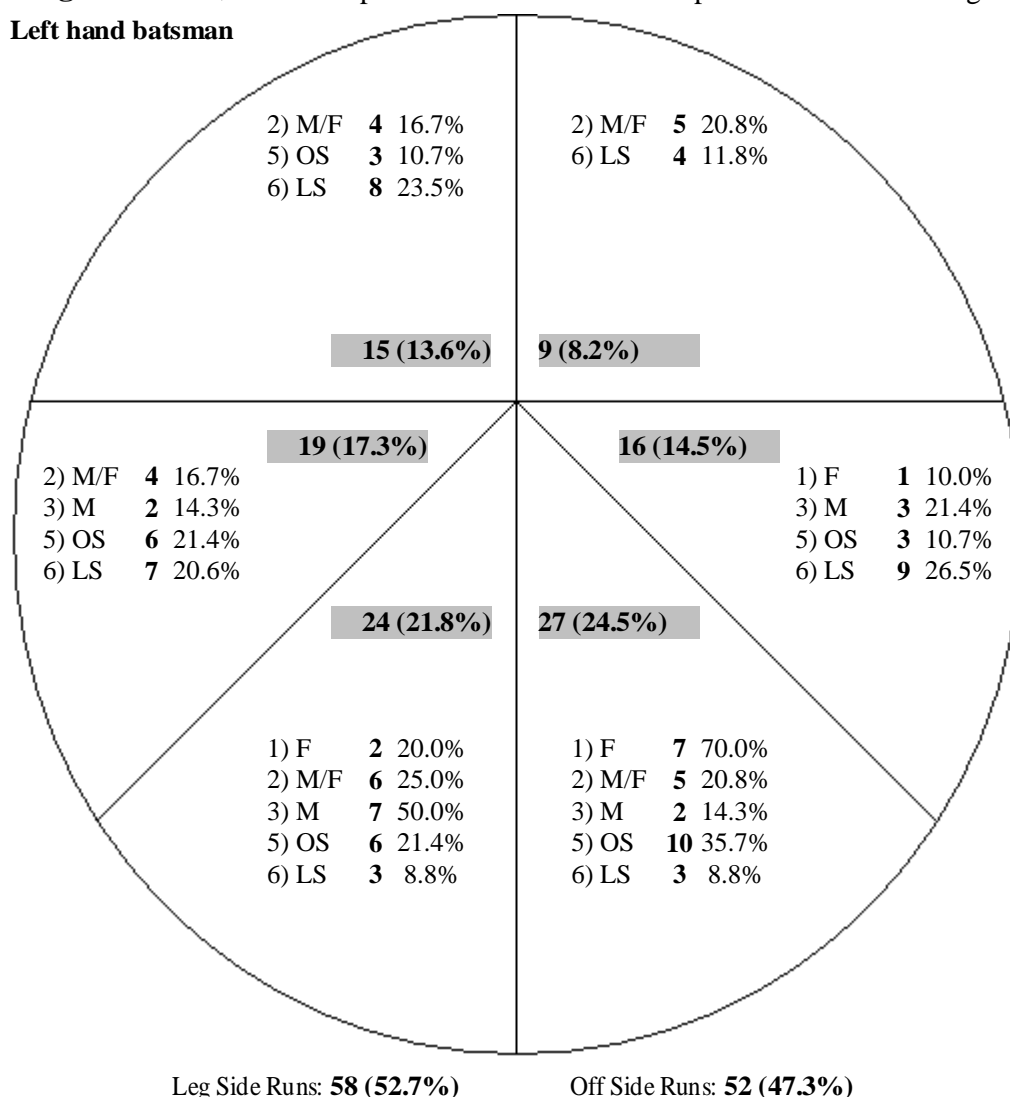

Games	Inn	Description	Batting	Best	50's	100's	Bowling	Best	Catches	R/Outs	Stumpings	Man of Match
5	6	All Rounder	Left	50*	1	0	Right Medium/Fast	0/0	0	3	0	0

**Batting Statistics** Team Ranking: 2 (13) Tour. Ranking: 36 (208)

## General Batting Stats

Action	Runs(Balls)	Average	Strike Rate	4's	6's	Times Out	Bowled	Caught	LBW	Run Out	Stumped	Other
1) Fast	10 (12)	-	83	1	0	0	0	0	0	0	0	0
2) Medium/Fast	24 (52)	24.0	46	0	0	1	1	0	0	0	0	0
3) Medium	14 (41)	14.0	34	1	0	1	0	1	0	0	0	0
4) Slow	0 (6)	0.0	0	0	0	1	0	0	1	0	0	0
5) Off Spin	28 (43)	-	65	1	0	0	0	0	0	0	0	0
6) Leg Spin	34 (90)	34.0	38	3	0	1	0	1	0	0	0	0
<b>Totals</b>	<b>110 (244)</b>	<b>27.5</b>	<b>45</b>	<b>6</b>	<b>0</b>	<b>4</b>	<b>1</b>	<b>2</b>	<b>1</b>	<b>0</b>	<b>0</b>	<b>0</b>

**Wagon Wheel** (Note: The spin is as the batsman would perceive the ball turning and NOT as per the bowler's action)

Left hand batsman

### Stats per 10 Overs

Over	Runs	Avg	S/R	T/Out
1-10	23 (46)	23.0	50	1
11-20	41 (82)	41.0	50	1
21-30	10 (31)	-	32	0
31-40	23 (39)	23.0	59	1
41-50	4 (23)	4.0	17	1
51+	9 (23)	-	39	0