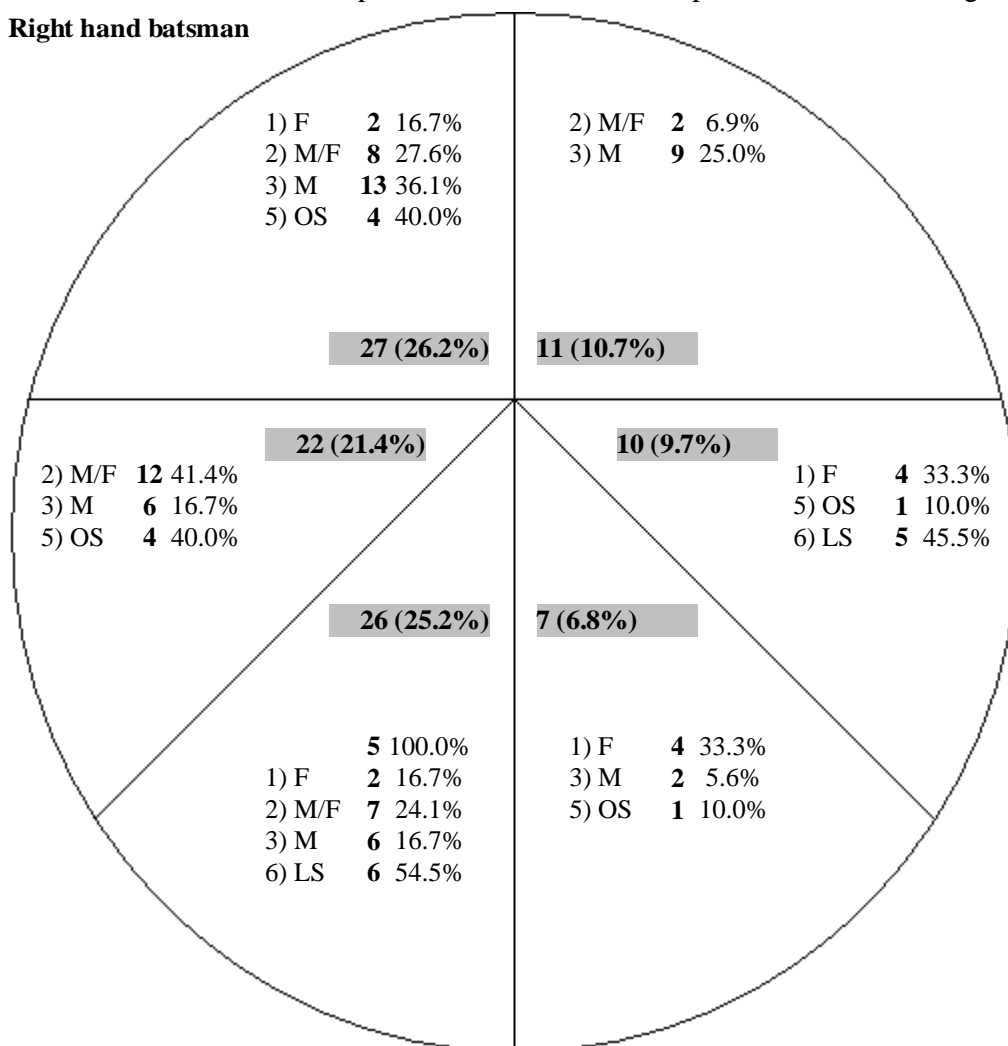

Batting Profile of 'Russell Sansom'

Date Printed: 20 Dec 2010 League: Coca Cola Khaya Majola U19 Week

Season: 2010

Team: Border U19

General Information Team Pts Ranking: 3 (13) Tour. Pts Ranking: T 58 (208) (From 17 Dec 2010 to 20 Dec 2010)

Games	Inn	Description	Batting	Best	50's	100's	Bowling	Best	Catches	R/Outs	Stumpings	Man of Match
5	6	Batsman	Right	56	1	0	Right Medium/Fast	2/22	1	1	0	0

Batting Statistics Team Ranking: 4 (13) Tour. Ranking: 47 (208)

General Batting Stats

Action	Runs(Balls)	Average	Strike Rate	4's	6's	Times Out	Bowled	Caught	LBW	Run Out	Stumped	Other
	5 (4)	-	125	1	0	0	0	0	0	0	0	0
1) Fast	12 (25)	12.0	48	2	0	1	1	0	0	0	0	0
2) Medium/Fast	29 (96)	14.5	30	3	0	2	0	0	2	0	0	0
3) Medium	36 (51)	36.0	71	4	0	1	0	1	0	0	0	0
5) Off Spin	10 (21)	5.0	48	2	0	2	1	0	0	1	0	0
6) Leg Spin	11 (10)	-	110	1	1	0	0	0	0	0	0	0
Totals	103 (207)	17.2	50	13	1	6	2	1	2	1	0	0

Wagon Wheel (Note: The spin is as the batsman would perceive the ball turning and NOT as per the bowler's action)

Right hand batsman

Bowling Abbreviations

1) F = Fast
2) M/F = Medium Fast
3) M = Medium
4) S = Slow
5) OS = Off Spin
6) LS = Leg Spin

Backward Square Runs: **38 (36.9%)**

Forward Square Runs: **65 (63.1%)**

No. Times Runs Achieved

Runs	Times
0	0
1-9	2
10-19	3
20-29	0
30-39	0
40-49	0
50-74	1
75-99	0
100+	0

Stats per 10 Overs

Over	Runs	Avg	S/R	T/Out
1-10	31 (65)	7.8	48	4
11-20	9 (30)	-	30	0
21-30	7 (18)	7.0	39	1
31-40	2 (19)	-	11	0
41-50	26 (26)	-	100	0
51+	28 (49)	28.0	57	1

Off Side Runs: **75 (72.8%)**

Leg Side Runs: **28 (27.2%)**